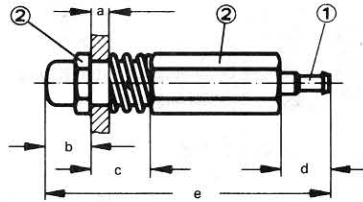

### Visual Indicator

Type OH-8

This indicator is actuated when a pressure of more than 18 psi / 1.2 bar is present. When the indicator is actuated, a colored sleeve extends into the transparent cap and can be seen from all sides.