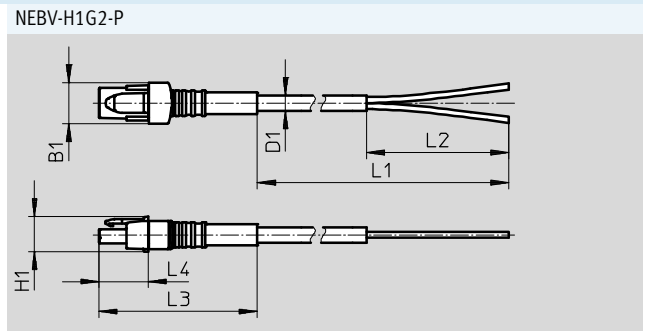

Connecting cables NEBV, for valves

Technical data

Dimensions Download CAD data → www.festo.com

Type	B1	H1	L1	L2
NEBV-H1G2-KN-0.5-N-LE2	8.3	8.4	500	13
NEBV-H1G2-KN-1-N-LE2			1000	
NEBV-H1G2-KN-2.5-N-LE2			2500	
NEBV-H1G2-KN-5-N-LE2			5000	

Type	B1	D1	H1	L1	L2	L3	L4
NEBV-H1G2-P-0.5-N-LE2	9	3.4	8.4	500	50	33.2	9
NEBV-H1G2-P-1-N-LE2				1000			
NEBV-H1G2-P-2.5-N-LE2				2500			
NEBV-H1G2-P-5-N-LE2				5000			

Ordering data						
Electrical connection	Cable composition	Product weight [g]	Length [m]	Part No.	Type	
Straight socket, 2-pin	2 individual cables	4	0.5	566654	NEBV-H1G2-KN-0.5-N-LE2	
		7	1	566655	NEBV-H1G2-KN-1-N-LE2	
		17	2.5	566656	NEBV-H1G2-KN-2.5-N-LE2	
		31	5	566657	NEBV-H1G2-KN-5-N-LE2	
	2-wire cable	8	0.5	566658	NEBV-H1G2-P-0.5-N-LE2	
		16	1	566659	NEBV-H1G2-P-1-N-LE2	
		35	2.5	566660	NEBV-H1G2-P-2.5-N-LE2	
		70	5	566661	NEBV-H1G2-P-5-N-LE2