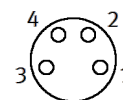

Connecting cable

NEBB-M8W4-P-10-LE4

Part number: 8066669

FESTO

Data sheet

Feature	Value
Conforms to standard	Core colours and connection numbers to EN 60947-5-2 EN 61076-2-104
Cable identification	With inscription label holder
Electrical connection 1, function	Field device side
Electrical connection 1, design	Round
Electrical connection 1, connection type	Plug socket
Electrical connection 1, cable outlet	Angled
Electrical connection 1, connection technology	M8x1, A-coded to EN 61076-2-104
Electrical connection 1, number of pins/wires	4
Electrical connection 1, occupied pins/wires	4
Electrical connection 1, type of mounting	Screw lock with A/F9
Electrical connection 2, function	Controller side
Electrical connection 2, connection type	Cable
Electrical connection 2, connection technology	Open end
Electrical connection 2, number of pins/wires	4
Electrical connection 2, occupied pins/wires	4
Operating voltage range DC	0 ... 30 V
Operating voltage range AC	0 ... 30 V
Acceptable current load at 40°C	4 A
Surge strength	0.8 kV
Cable length	10 m
Cable attribute	For static applications
Test conditions of cable	Test conditions on request
Bending radius, fixed cable installation	≥ 14 mm
Cable diameter	4.5 mm
Cable structure	4x0,25
Nominal conductor cross-section	0.25 mm ²
Wire ends	Sheath removed Cut off bluntly
Protection class	IP65 IP68 IP69K
Note on degree of protection	in assembled condition
Ambient temperature	-25 ... 70 °C
CE symbol (see declaration of conformity)	in accordance with EU RoHS directive
UKCA marking (see declaration of conformity)	To UK RoHS instructions
PWIS conformity	VDMA24364-B2-L
Cleanroom class	ISO class 4
Materials note	Conforms to RoHS
Degree of contamination	3
Corrosion resistance classification CRC	2 - Moderate corrosion stress
Material cable sheath	PVC
Cable sheath color	Grey
Material housing	TPE-U(PU)
Housing color	Black
Material screw-type lock	Nickel-plated brass
Material seals	NBR
Material electrical contact	Gold-plated copper alloy
Material insulation	PVC