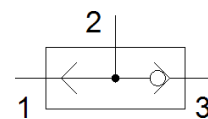

OR module OS-2-R-M5

Part number: 7423

FESTO

Data sheet

Feature	Value
Valve function	OR function
Pneumatic connection, port 1	PK-4
Pneumatic connection, port 2	PK-4
Mounting type	with through hole
Working pressure	0.001 ... 6 bar
PWIS conformity	VDMA24364-B2-L
Pneumatic connection, port 3	PK-4