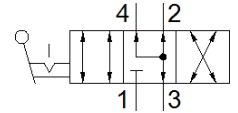

### Data sheet

| Feature                                 | Value   |
|---|---|
| Valve function                          | 4/3 exhausted   |
| Type of actuation                       | manual  |
| Standard nominal flow rate              | 170 l/min   |
| Working pressure                        | -0.95 ... 10 bar  |
| Design structure                        | Rotary slide valve  |
| Nominal size                            | 4 mm  |
| Exhaust-air function                    | throttleable  |
| Actuator lock                           | with accessories, lockable  |
| Sealing principle                       | Hard  |
| Type of piloting                        | direct  |
| Flow direction                          | reversible  |
| Freedom from overlap                    | Yes   |
| Signal status display                   | with accessories  |
| Operating medium                        | Compressed air in accordance with ISO8573-1:2010 [7:4:4]                    |
| Note on operating and pilot medium      | Lubricated operation possible (subsequently required for further operation) |
| Corrosion resistance classification CRC | 2   |
| Ambient temperature                     | -20 ... 80 °C   |
| Actuation torque                        | 0.6 Nm  |
| Product weight                          | 95 g  |
| Mounting type                           | Front panel installation  |
| Pneumatic connection, port 1            | M5  |
| Pneumatic connection, port 2            | M5  |
| Pneumatic connection, port 3            | M5  |
| Pneumatic connection, port 4            | M5  |
| Materials note                          | Free of copper and PTFE<br>Contains PWIS substances                         |
| Materials information for seals         | NBR   |
| Materials information, housing          | PA-reinforced   |