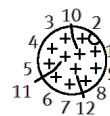

## Data sheet

Feature	Value
Conforms to standard	EN 61076-2-101
Cable identification	with accessories
Connection frequency	100
Electrical connection 1, function	Field device side
Electrical connection 1, design	Round
Electrical connection 1, connection type	Plug
Electrical connection 1, cable outlet	Straight
Electrical connection 1, connection technology	M12x1, A-coded in accordance with EN 61076-2-101
Electrical connection 1, number of pins/wires	12
Electrical connection 1, occupied pins/wires	12
Electrical connection 1, type of mounting	Screw locking with hex SW13
Electrical connection 2, function	Controller side
Electrical connection 2, connection type	Cable
Electrical connection 2, connection technology	Open end
Electrical connection 2, number of pins/wires	12
Electrical connection 2, occupied pins/wires	12
Operating voltage range DC	0 ... 30 V
Operating voltage range AC	0 ... 30 V
Acceptable current load at 40°C	1.5 A
Surge strength	0.5 kV
Cable length	0.5 m
Cable attribute	Suitable for energy chains
Test conditions of cable	Test conditions on request
Bending radius, fixed cable installation	≥ 32 mm
Bending radius, flexible cable installation	≥ 65 mm
Cable diameter	6.5 mm
Cable structure	12x0,25
Nominal conductor cross-section	0.25 mm <sup>2</sup>
Wire ends	Cut off bluntly
Protection class	IP67
Note on degree of protection	in assembled condition
Ambient temperature	-5 ... 70 °C
Ambient temperature with flexible cable installation	-5 ... 70 °C
CE symbol (see declaration of conformity)	in accordance with EU RoHS directive
UKCA marking (see declaration of conformity)	To UK RoHS instructions
PWIS conformity	VDMA24364-B2-L
Materials note	Conforms to RoHS
Degree of contamination	3
Corrosion resistance classification CRC	1 - Low corrosion stress
Material cable sheath	TPE-U(PUR)
Cable sheath color	Black
Material housing	TPE-U(PUR)
Housing color	Black
Material screw-type lock	Nickel-plated die-cast zinc
Material electrical contact	Brass, gold-plated