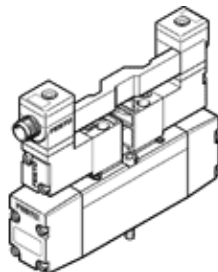

Solenoid valve

MN2H-5/3B-D-01-S-ZSR

Part number: 191318

FESTO

with central plug, round
Type to be discontinued. Available until 2009.

Data sheet

Feature	Value
Valve function	5/3 pressurized
Type of actuation	electrical
Width	26 mm
Standard nominal flow rate	1,000 l/min
Working pressure	-0.9 ... 16 bar
Design structure	Piston slide
Type of reset	mechanical spring
Protection class	IP65
Nominal size	8 mm
Grid dimension	27 mm
Exhaust-air function	throttleable
Sealing principle	soft
Assembly position	Any
Conforms to standard	ISO 15407-1 VDMA 24563
Manual override	with accessories, detenting
Type of piloting	Piloted
Pilot air supply	external
Flow direction	reversible
Pilot pressure	3 ... 10 bar
Switching time off	52 ms
Switching time on	23 ms
Characteristic coil data	24V DC: 1,5W
Operating medium	filtered compressed air, grade of filtration 40 µm, lubricated or unlubricated Vacuum
Corrosion resistance classification CRC	2
Medium temperature	-10 ... 50 °C
Pilot medium	filtered compressed air, grade of filtration 40 µm, lubricated or unlubricated
Ambient temperature	-10 ... 50 °C
Product weight	340 g
Electrical connection	Central plug to DIN 43650 Cubic design Design C
Mounting type	with through hole
Auxiliary pilot air port 12/14	Subbase VDMA 24563 size 1
Pilot exhaust port 82/84	Connection plate size 26 mm, according to ISO 15407-1 Subbase VDMA 24563 size 1
Pneumatic connection, port 1	Connection plate size 26 mm, according to ISO 15407-1 Subbase VDMA 24563 size 1
Pneumatic connection, port 2	Connection plate size 26 mm, according to ISO 15407-1