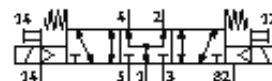

Solenoid valve

MN2H-5/3B-D-01-S-ZSR

Part number: 191318

FESTO

with central plug, round
Type to be discontinued. Available until 2009.

Data sheet

Feature	Value
Valve function	5/3 pressurized
Type of actuation	electrical
Width	26 mm
Standard nominal flow rate	1,000 l/min
Working pressure	-0.9 ... 16 bar
Design structure	Piston slide
Type of reset	mechanical spring
Protection class	IP65
Nominal size	8 mm
Grid dimension	27 mm
Exhaust-air function	throttleable
Sealing principle	soft
Assembly position	Any
Conforms to standard	ISO 15407-1 VDMA 24563
Manual override	with accessories, detenting
Type of piloting	Piloted
Pilot air supply	external
Flow direction	reversible
Pilot pressure	3 ... 10 bar
Switching time off	52 ms
Switching time on	23 ms
Characteristic coil data	24V DC: 1,5W
Operating medium	filtered compressed air, grade of filtration 40 µm, lubricated or unlubricated Vacuum
Corrosion resistance classification CRC	2
Medium temperature	-10 ... 50 °C
Pilot medium	filtered compressed air, grade of filtration 40 µm, lubricated or unlubricated
Ambient temperature	-10 ... 50 °C
Product weight	340 g
Electrical connection	Central plug to DIN 43650 Cubic design Design C
Mounting type	with through hole
Auxiliary pilot air port 12/14	Subbase VDMA 24563 size 1
Pilot exhaust port 82/84	Connection plate size 26 mm, according to ISO 15407-1 Subbase VDMA 24563 size 1
Pneumatic connection, port 1	Connection plate size 26 mm, according to ISO 15407-1 Subbase VDMA 24563 size 1
Pneumatic connection, port 2	Connection plate size 26 mm, according to ISO 15407-1