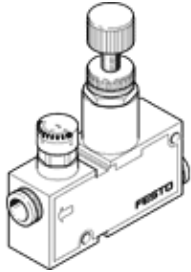

Pressure regulator LRMA-QS-1/4-U

Part number: 190916
Product to be discontinued

FESTO

[With pressure gauge.](#)

[Type to be discontinued. Available until 2021. See Support Portal for alternative products.](#)

Data sheet

| Feature | Value |
|------------------------------|---|
| Controller function | Output pressure constant |
| Pneumatic connection, port 1 | QS-1/4 |
| Pneumatic connection, port 2 | QS-1/4 |
| Mounting type | with through hole |
| Inlet pressure 1 | 0 ... 10 bar |
| Ambient temperature | 0 ... 60 °C |
| Material housing | PBT-reinforced |
| Operating medium | Compressed air in accordance with ISO8573-1:2010 [7:::] |
| Assembly position | Any |
| Product weight | 57 g |
| Material of threaded plug | Brass |