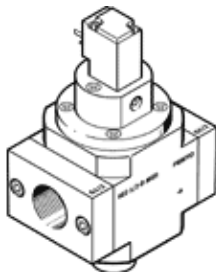

# start valve HEE-1/8-D-MINI-24

Part number: 165068  
Classic - do not use for new projects

FESTO

Used in conjunction with service units.

Modern alternatives can be found by entering the first four characters of the type code in the search field.

## Data sheet

Feature	Value
Working pressure	2.5 ... 16 bar
Characteristic coil data	24 V DC: 3 W
Permissible voltage fluctuation	+/- 10 %
Operating medium	Compressed air in accordance with ISO8573-1:2010 [7:4:4] Inert gases
Note on operating and pilot medium	Lubricated operation possible (subsequently required for further operation)
Materials note	Conforms to RoHS
PWIS conformity	VDMA24364-B1/B2-L
Air purity class at output	Compressed air in accordance with ISO8573-1:2010 [7:4:4] Inert gases
Electrical connection	Plug pattern type C to EN 175301-803 Plug Per DIN EN 175301-803