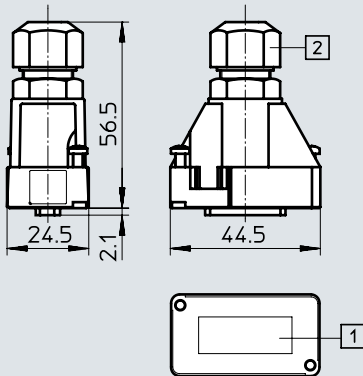

Data sheet

Dimensions

Download CAD data → www.festo.com

SD-SUB-D-BU15

- [1] Sub-D socket, 15-pin
- [2] Cable connector PG9

Ordering data

	Electrical connection	Cable connector	Permissible cable ∅ [mm]	Product weight [g]	Part no.	Type
	Socket, 9-pin, Sub-D	Pg9	6 ... 9	73	18708	SD-SUB-D-BU9
	Socket, 25-pin, Sub-D	Pg11	7 ... 12	75	18709	SD-SUB-D-BU25
	Socket, 15-pin, Sub-D	Pg9	3 ... 8	33	177675	SD-SUB-D-BU15