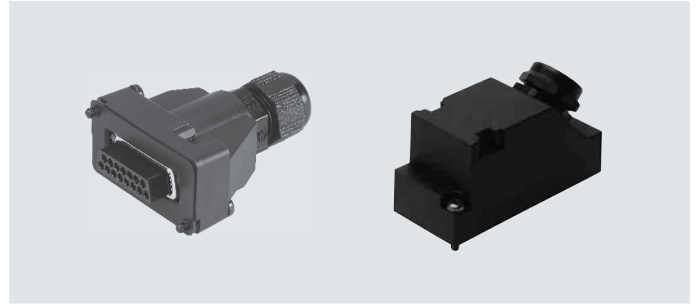

## Data sheet

Plugs  
SD-SUB-...-BU

- Plug socket for multi-pin plug connection
- Can be assembled with any cable lengths
- 9-pin, 15-pin or 25-pin
- Sub-D

## General technical data

Type of mounting	2 screws M3x16		
Mounting position	Any		
Nominal operating voltage [V DC]	24		
Current rating [A]	5		
Degree of protection to EN 60529	IP65 (assembled)		

## Materials

Type	SD-SUB-D-BU9	SD-SUB-D-BU25	SD-SUB-D-BU15
Housing	PA		
Pin contact	Nickel-plated and gold-plated copper base alloy		
Seals	NBR	NBR	CR