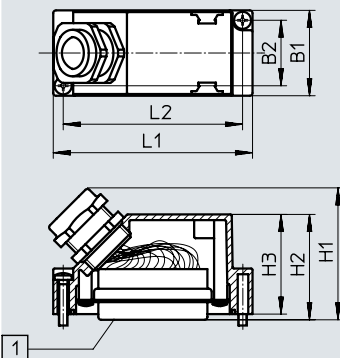

## Data sheet

Plugs  
SD-SUB-...-BU

- Plug socket for multi-pin plug connection
- Can be assembled with any cable lengths
- 9-pin, 15-pin or 25-pin
- Sub-D

## General technical data

Type of mounting	2 screws M3x16		
Mounting position	Any		
Nominal operating voltage [V DC]	24		
Current rating [A]	5		
Degree of protection to EN 60529	IP65 (assembled)		

## Dimensions

Download CAD data → [www.festo.com](http://www.festo.com)

SD-SUB-D-BU...

Type	[1]	B1	B2	H1	H2	H3	L1	L2
SD-SUB-D-BU9	Sub-D socket, 9-pin	30	23	43	37	35	50	43
SD-SUB-D-BU25	Sub-D socket, 25-pin	30	23	47	37	35	70	63