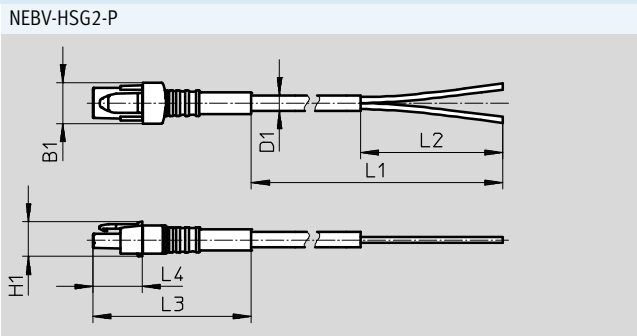

Connecting cables NEBV, for valves

Technical data

Dimensions Download CAD data → www.festo.com

Type	B1	H1	L1	L2
NEBV-HSG2-KN-0.5-N-LE2	7.8	7.7	500	15
NEBV-HSG2-KN-1-N-LE2			1000	
NEBV-HSG2-KN-2.5-N-LE2			2500	
NEBV-HSG2-KN-5-N-LE2			5000	

Type	B1	D1	H1	L1	L2	L3	L4
NEBV-HSG2-P-0.5-N-LE2	9	3.4	7.7	500	50	35.2	11
NEBV-HSG2-P-1-N-LE2				1000			
NEBV-HSG2-P-2.5-N-LE2				2500			
NEBV-HSG2-P-5-N-LE2				5000			

Ordering data					
Electrical connection	Cable composition	Product weight [g]	Length [m]	Part No.	Type
Straight socket, 2-pin	2 individual cables	4	0.5	566662	NEBV-HSG2-KN-0.5-N-LE2
		7	1	566663	NEBV-HSG2-KN-1-N-LE2
		17	2.5	566664	NEBV-HSG2-KN-2.5-N-LE2
		31	5	566665	NEBV-HSG2-KN-5-N-LE2
	2-wire cable	8	0.5	566666	NEBV-HSG2-P-0.5-N-LE2
		16	1	566667	NEBV-HSG2-P-1-N-LE2
		35	2.5	566668	NEBV-HSG2-P-2.5-N-LE2
		70	5	566669	NEBV-HSG2-P-5-N-LE2