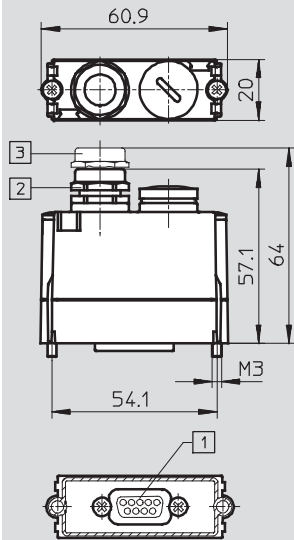

General technical data		
Type of mounting	2 M3x20 screws	
Cable connector	Pg9	
Electrical connection	9-pin socket, Sub-D	
Permissible cable diameter [mm]	5 ... 10	
Protection class to EN 60529	IP65/67 (assembled)	
Material	Housing	Reinforced polyamide
	Seal	Nitrile rubber
	Union nut	Nickel-plated brass
	Screws	Steel
Material note	RoHS-compliant	
Height/length/width [mm]	62/61/20	

Operating and environmental conditions	
Ambient temperature [°C]	0 ... +50
Storage temperature [°C]	-20 ... +70
Relative air humidity	95%, non-condensing

Ordering data					
	Additional functions	Fieldbus interface	Product weight [g]	Type	Part No.
	Integrated RBST bridge	INTERBUS nodes CPX and CPV 1x 5 spring-loaded terminals	60	<b>FBS-SUB-9-BU-IB-B</b>	<b>532218</b>
	–	DeviceNet/Can CPX and CPV 2x 5 spring-loaded terminals BUS In - BUS Out looped through	60	<b>FBS-SUB-9-BU-2x5POL-B</b>	<b>532219</b>

## Dimensions

Download CAD Data → [www.festo.com/us/cad](http://www.festo.com/us/cad)

- 1 Sub-D socket, 9-pin
- 2 Cable connector, polymer, Pg9
- 3 Cable connector, metal, Pg9