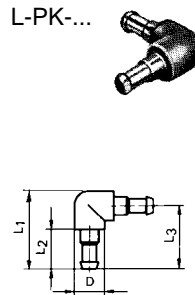

Fittings and Accessories

Barbed Connectors for PP, PU and PR Plastic Tubing - Metric and INCH Series

Barbed Fitting

Type N-...

With sealing ring

SW = wrench size (mm)

[1] Barbed fitting for plastic tubing

Order Number		For Tubing I.D. in / mm	Connection D	Orifice Size in / mm	Material	Weight lb / kg	Dimensions		
Part No.	Type						L in / mm	B in / mm	SW mm
4446	N-M 5-PK-3	0.12 / 3	M5	0.10 / 2.5	Brass	0.002 / 0.001	0.63 / 16	0.14 / 3.5	7
4902	N-M 5-PK-4	0.18 / 4	M5	0.10 / 2.5		0.004 / 0.002	0.71 / 18	0.14 / 3.5	7
13002019	N-M7-PK-1/4	1/4"	M7	0.10 / 2.5		—	0.63 / 16	0.20 / 5	8
13010571	N-M7-PK-5/32	5/32"	M7	0.10 / 2.5		—	0.63 / 16	0.20 / 5	8
INCH to Metric									
12364	N-10-32-PK-3-SA	0.12 / 3	10-32 UNF	0.10 / 2.5		0.002 / 0.001	0.63 / 16	0.18 / 4.5	8

Barbed Tube Connector

Type RTU-...

With barbed fittings

[1] Barbed fitting for plastic tubing

Order Number		For Tubing I.D.		Orifice Size in / mm	Material	Weight lb / kg	L1 in / mm
Part No.	Type	D1 in / mm	D2 in / mm				
19541	RTU-PK-2/2-B	0.08 / 2	0.08 / 2	0.06 / 1.5	Brass	0.002 / 0.001	0.55 / 14
19542	RTU-PK-3/2	0.12 / 3	0.08 / 2	0.06 / 1.5		0.002 / 0.001	0.70 / 17.7
4805	RTU-PK-3/3	0.12 / 3	0.12 / 3	0.10 / 2.5		0.002 / 0.001	0.75 / 19
4499	RTU-PK-3/4	0.12 / 3	0.18 / 4	0.10 / 2.5		0.004 / 0.002	0.79 / 20
4806	RTU-PK-4/4	0.18 / 4	0.18 / 4	0.14 / 3.5		0.004 / 0.002	0.91 / 23
7604	RTU-PK-4/6	0.18 / 4	0.24 / 6	0.14 / 3.5		0.004 / 0.002	1.00 / 25.5
7605	RTU-PK-6/6	0.24 / 6	0.24 / 6	0.22 / 5.5		0.007 / 0.003	1.10 / 28
INCH to Metric							
10884	RTU-1/8-PK-3	0.12 / 3	0.18 / 4	0.06 / 1.4		0.002 / 0.001	

Barbed Tube Connectors

With Barbed Fittings

These brass/plastic connectors make tubing connection easier, particularly when assembling control cabinets or mounting racks.

For pliers for connecting and disconnecting barbed fittings, see page 409.