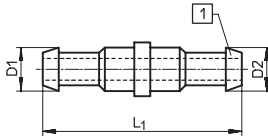

Fittings and Accessories

Barbed Connectors for PP, PU and PR Plastic Tubing - Metric and INCH Series

Barbed Fitting

Type N-...

With sealing ring

SW = wrench size (mm)

[1] Barbed fitting for plastic tubing

Order Number		For Tubing I.D. in / mm	Connection D	Orifice Size in / mm	Material	Weight lb / kg	Dimensions		
Part No.	Type						L in / mm	B in / mm	SW mm
4446	N-M 5-PK-3	0.12 / 3	M5	0.10 / 2.5	Brass	0.002 / 0.001	0.63 / 16	0.14 / 3.5	7
4902	N-M 5-PK-4	0.18 / 4	M5	0.10 / 2.5		0.004 / 0.002	0.71 / 18	0.14 / 3.5	7
13002019	N-M7-PK-1/4	1/4"	M7	0.10 / 2.5		—	0.63 / 16	0.20 / 5	8
13010571	N-M7-PK-5/32	5/32"	M7	0.10 / 2.5		—	0.63 / 16	0.20 / 5	8
INCH to Metric									
12364	N-10-32-PK-3-SA	0.12 / 3	10-32 UNF	0.10 / 2.5		0.002 / 0.001	0.63 / 16	0.18 / 4.5	8

Barbed Tube Connector

Type RTU-...

With barbed fittings

[1] Barbed fitting for plastic tubing

Order Number		For Tubing I.D.		Orifice Size in / mm	Material	Weight lb / kg	L1 in / mm
Part No.	Type	D1 in / mm	D2 in / mm				
19541	RTU-PK-2/2-B	0.08 / 2	0.08 / 2	0.06 / 1.5	Brass	0.002 / 0.001	0.55 / 14
19542	RTU-PK-3/2	0.12 / 3	0.08 / 2	0.06 / 1.5		0.002 / 0.001	0.70 / 17.7
4805	RTU-PK-3/3	0.12 / 3	0.12 / 3	0.10 / 2.5		0.002 / 0.001	0.75 / 19
4499	RTU-PK-3/4	0.12 / 3	0.18 / 4	0.10 / 2.5		0.004 / 0.002	0.79 / 20
4806	RTU-PK-4/4	0.18 / 4	0.18 / 4	0.14 / 3.5		0.004 / 0.002	0.91 / 23
7604	RTU-PK-4/6	0.18 / 4	0.24 / 6	0.14 / 3.5		0.004 / 0.002	1.00 / 25.5
7605	RTU-PK-6/6	0.24 / 6	0.24 / 6	0.22 / 5.5		0.007 / 0.003	1.10 / 28
INCH to Metric							
10884	RTU-1/8-PK-3	0.12 / 3	0.18 / 4	0.06 / 1.4		0.002 / 0.001	