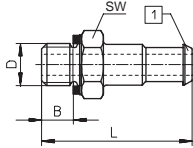

Fittings and Accessories

Barbed Connectors for PP, PU and PR Plastic Tubing - Metric and INCH Series

Barbed Fitting

Type N-...

With sealing ring

SW = wrench size (mm)

[1] Barbed fitting for plastic tubing

Order Number		For Tubing I.D. in / mm	Connection D	Orifice Size in / mm	Material	Weight lb / kg	Dimensions		
Part No.	Type						L in / mm	B in / mm	SW mm
4446	N-M 5-PK-3	0.12 / 3	M5	0.10 / 2.5	Brass	0.002 / 0.001	0.63 / 16	0.14 / 3.5	7
4902	N-M 5-PK-4	0.18 / 4	M5	0.10 / 2.5		0.004 / 0.002	0.71 / 18	0.14 / 3.5	7
13002019	N-M7-PK-1/4	1/4"	M7	0.10 / 2.5		—	0.63 / 16	0.20 / 5	8
13010571	N-M7-PK-5/32	5/32"	M7	0.10 / 2.5		—	0.63 / 16	0.20 / 5	8
INCH to Metric									
12364	N-10-32-PK-3-SA	0.12 / 3	10-32 UNF	0.10 / 2.5		0.002 / 0.001	0.63 / 16	0.18 / 4.5	8

Barbed Tube Connector

Type RTU-...

With barbed fittings

[1] Barbed fitting for plastic tubing

Order Number		For Tubing I.D.		Orifice Size in / mm	Material	Weight lb / kg	L1 in / mm
Part No.	Type	D1 in / mm	D2 in / mm				
19541	RTU-PK-2/2-B	0.08 / 2	0.08 / 2	0.06 / 1.5	Brass	0.002 / 0.001	0.55 / 14
19542	RTU-PK-3/2	0.12 / 3	0.08 / 2	0.06 / 1.5		0.002 / 0.001	0.70 / 17.7
4805	RTU-PK-3/3	0.12 / 3	0.12 / 3	0.10 / 2.5		0.002 / 0.001	0.75 / 19
4499	RTU-PK-3/4	0.12 / 3	0.18 / 4	0.10 / 2.5		0.004 / 0.002	0.79 / 20
4806	RTU-PK-4/4	0.18 / 4	0.18 / 4	0.14 / 3.5		0.004 / 0.002	0.91 / 23
7604	RTU-PK-4/6	0.18 / 4	0.24 / 6	0.14 / 3.5		0.004 / 0.002	1.00 / 25.5
7605	RTU-PK-6/6	0.24 / 6	0.24 / 6	0.22 / 5.5		0.007 / 0.003	1.10 / 28
INCH to Metric							
10884	RTU-1/8-PK-3	0.12 / 3	0.18 / 4	0.06 / 1.4		0.002 / 0.001	