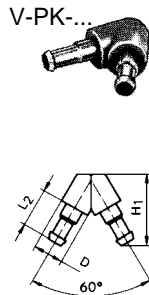

Barbed Tube Connectors

With Barbed Fittings

These brass/plastic connectors make tubing connection easier, particularly when assembling control cabinets or mounting racks.

For pliers for connecting and disconnecting barbed fittings, see page 409.