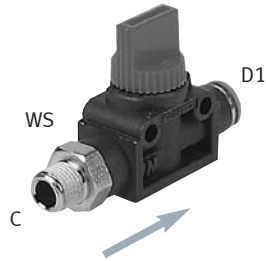

Quick Star Flow/Pressure Controls

Shutoff Valve 2/2-way, with Two Connectors
Housing: Polymer

Ordering Data		
Part No.	Type	For Tubing O.D. D1 [inch]
153980	HE-2-QS-3/16-U	3/16
153981	HE-2-QS-1/4-U	1/4
153982	HE-2-QS-5/16-U	5/16
153983	HE-2-QS-3/8-U	3/8
153984	HE-2-QS-1/2-U	1/2

Shutoff Valve 2/2-way, NPT, with Connector and Fitting
Housing: Polymer

Ordering Data				
Part No.	Type	Thread C	For Tubing O.D. D1 [inch]	Wrench Size [inch]
153989	HE-2-1/8-QS-3/16-U	1/8	3/16	9/16
153990	HE-2-1/4-QS-1/4-U	1/4	1/4	9/16
190867	HE-2-1/4-QS-5/16-U	1/4	5/16	9/16
190868	HE-2-3/8-QS-5/16-U	3/8	5/16	11/16
153991	HE-2-3/8-QS-3/8-U	3/8	3/8	7/8
153992	HE-2-1/2-QS-1/2-U	1/2	1/2	1

Shutoff Valve 3/2-way, with Two Connectors
Housing: Polymer

Ordering Data		
Part No.	Type	For Tubing O.D. D1 [inch]
153975	HE-3-QS-3/16-U	3/16
153976	HE-3-QS-1/4-U	1/4
153977	HE-3-QS-5/16-U	5/16
153978	HE-3-QS-3/8-U	3/8
143979	HE-3-QS-1/2-U	1/2

Check Valves, Ball Valves, and Shutoff Valves – Inch Series

Quick Star Flow/Pressure Controls

**Shutoff Valve 3/2-way, NPT,
Flow Towards Push-in
Connector Housing: Polymer**

Ordering Data				
Part No.	Type	Thread C	For Tubing O.D. D1 [inch]	Wrench Size [inch]
153985	HE-3-1/8-QS-3/16-U	1/8	3/16	9/16
153986	HE-3-1/4-QS-1/4-U	1/4	1/4	9/16
190869	HE-3-1/4-QS-5/16-U	1/4	5/16	9/16
190870	HE-3-3/8-QS-5/16-U	3/8	5/16	11/16
153987	HE-3-3/8-QS-3/8-U	3/8	3/8	7/8
153988	HE-3-1/2-QS-1/2-U	1/2	1/2	1