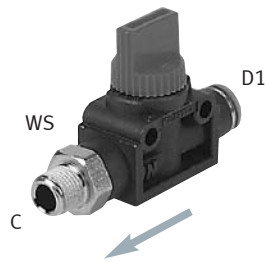

Check Valves, Ball Valves, and Shutoff Valves – Inch Series

Quick Star Flow/Pressure Controls

**Shutoff Valve 3/2-way, NPT,
Flow Towards Push-in
Connector Housing: Polymer**

Ordering Data				
Part No.	Type	Thread C	For Tubing O.D. D1 [inch]	Wrench Size [inch]
153985	HE-3-1/8-QS-3/16-U	1/8	3/16	9/16
153986	HE-3-1/4-QS-1/4-U	1/4	1/4	9/16
190869	HE-3-1/4-QS-5/16-U	1/4	5/16	9/16
190870	HE-3-3/8-QS-5/16-U	3/8	5/16	11/16
153987	HE-3-3/8-QS-3/8-U	3/8	3/8	7/8
153988	HE-3-1/2-QS-1/2-U	1/2	1/2	1

HE-3 Shutoff Valves exhaust to atmosphere.

**Shutoff Valve 3/2-way, NPT,
Flow Towards Threaded
Connection
Housing: Polymer**

Ordering Data				
Part No.	Type	Thread C	For Tubing O.D. D1 [inch]	Wrench Size [inch]
190871	HE-3A-1/8-QS-3/16-U	1/8	3/16	9/16
190872	HE-3A-1/4-QS-1/4-U	1/4	1/4	9/16
190873	HE-3A-1/4-QS-5/16-U	1/4	5/16	9/16
190874	HE-3A-3/8-QS-5/16-U	3/8	5/16	11/16
190875	HE-3A-3/8-QS-3/8-U	3/8	3/8	11/16
190876	HE-3A-1/2-QS-1/2-U	1/2	1/2	7/8