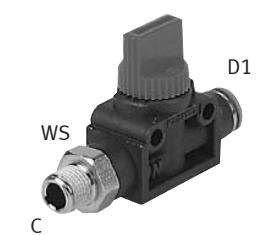

Shutoff Valve 2/2-way, NPT, with Connector and Fitting
Housing: Polymer

Ordering Data				
Part No.	Type	Thread C	For Tubing O.D. D1 [inch]	Wrench Size [inch]
153989	HE-2-1/8-QS-3/16-U	1/8	3/16	9/16
153990	HE-2-1/4-QS-1/4-U	1/4	1/4	9/16
190867	HE-2-1/4-QS-5/16-U	1/4	5/16	9/16
190868	HE-2-3/8-QS-5/16-U	3/8	5/16	11/16
153991	HE-2-3/8-QS-3/8-U	3/8	3/8	7/8
153992	HE-2-1/2-QS-1/2-U	1/2	1/2	1