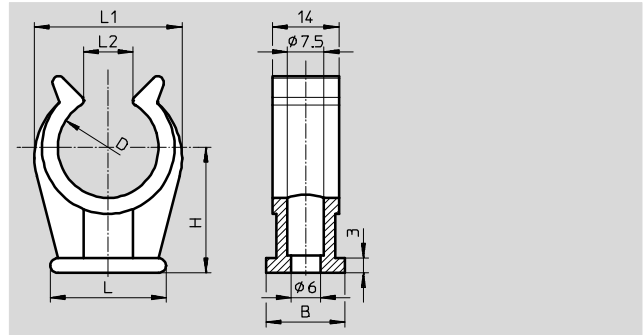

Dimensions and ordering data						
O.D. [mm]	I.D. [mm]	Product weight by length [kg/m]	Colour	Part No.	Type	PU ¹⁾ [mm]
12	10	0.093	Silver	177732	PQ-AL-12x1x3000	3000
15	13	0.119		177733	PQ-AL-15x1x3000	3000
18	16	0.144		177734	PQ-AL-18x1x3000	3000
22	20	0.178		177735	PQ-AL-22x1x3000	3000
28	25	0.337		194593	PQ-AL-28x1,5x3000	3000

Operating pressure p as a function of temperature t

— PQ-PA-12/15/18/22
 - - - - - PQ-PA-28

Possible fittings

Push-in fitting CQ
 → Internet: cq

Materials

Tube	PA
------	----

Dimensions and ordering data

O.D. [mm]	I.D. [mm]	Product weight by length [kg/m]	Colour	Part No.	Type	PU ¹⁾ [mm]
12	9	0.051	Black	177728	PQ-PA-12x1,5x3000	3000
15	12	0.065		177729	PQ-PA-15x1,5x3000	3000
18	14	0.103		177730	PQ-PA-18x2x3000	3000
22	18	0.13		177731	PQ-PA-22x2x3000	3000
28	23	0.204		194594	PQ-PA-28x2,5x3000	3000

Dimensions and ordering data										
Nominal width [mm]	D	B	H	L	L1	L2	Weight/ piece [g]	Part No.	Type	PU ¹⁾
12	11.5	16.5	17.8	17.5	20	9	2.4	550595	PQ-RK-12-B	10
15	15	16	17.5	22.5	23	10	3.2	550596	PQ-RK-15-B	10
18	17	16	23.5	22.5	25	10	4.0	550597	PQ-RK-18-B	10
22	20.5	16	25.2	23.5	30	10	5.1	550598	PQ-RK-22-B	10
28	27.8	16	32.5	26	39	15	8.4	550599	PQ-RK-28-B	1