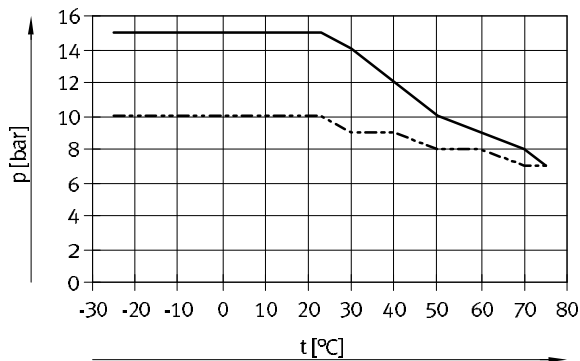

Operating pressure p as a function of temperature t

— PQ-PA-12/15/18/22
- - - - - PQ-PA-28

Possible fittings

Push-in fitting CQ
→ Internet: cq

Materials

Tube	PA

Dimensions and ordering data

O.D. [mm]	I.D. [mm]	Product weight by length [kg/m]	Colour	Part No.	Type	PU¹⁾ [mm]
12	9	0.051	Black	177728	PQ-PA-12x1,5x3000	3000
15	12	0.065		177729	PQ-PA-15x1,5x3000	3000
18	14	0.103		177730	PQ-PA-18x2x3000	3000
22	18	0.13		177731	PQ-PA-22x2x3000	3000
28	23	0.204		194594	PQ-PA-28x2,5x3000	3000

1) Packaging unit