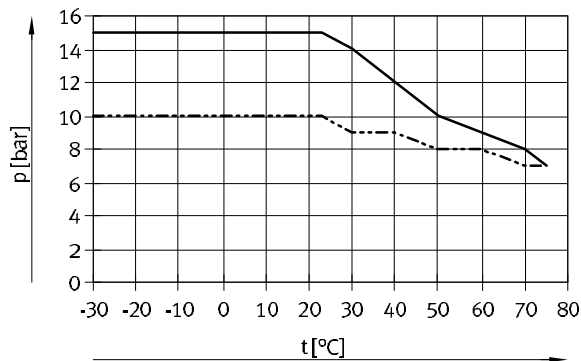

Operating pressure p as a function of temperature t

— PQ-AL-12/15/18/22
- - - - PQ-AL-28

Possible fittings

Push-in fitting CQ
→ Internet: cq

Materials	
Tube	Wrought aluminium alloy
Note on materials	RoHS-compliant

Dimensions and ordering data						
O.D. [mm]	I.D. [mm]	Product weight by length [kg/m]	Colour	Part No.	Type	PU¹⁾ [mm]
12	10	0.093	Silver	177732	PQ-AL-12x1x3000	3000
15	13	0.119		177733	PQ-AL-15x1x3000	3000
18	16	0.144		177734	PQ-AL-18x1x3000	3000
22	20	0.178		177735	PQ-AL-22x1x3000	3000
28	25	0.337		194593	PQ-AL-28x1,5x3000	3000

1) Packaging unit