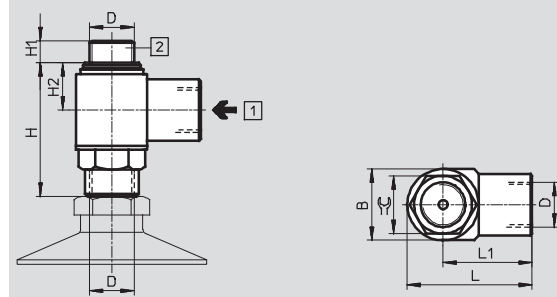

Accessories for vacuum technology

Technical data

Elbow fitting LJK

Temperature range
-10 ... +60 °C

Pressure
-0.95 ... 8 bar

Note

For suction cup VAS/VASB
→ Internet: vas

- Redirection of air connection
- Swivel joint rotatable 360°
- For decoupling from mounting thread

General technical data			
Size	M5	G $\frac{1}{8}$	G $\frac{1}{4}$
Design	Swivel fitting with female thread		
Operating medium	Atmospheric air based on ISO 8573-1:2010 [7:-:-]		
Mounting position	Any		
Type of mounting	Mounting via the lateral connection nection on the male thread of the hollow bolt		
Vacuum port	M5	G $\frac{1}{8}$	G $\frac{1}{4}$
Operating pressure [bar]	-0.95 ... 8		

Ambient conditions			
Size	M5	G $\frac{1}{8}$	G $\frac{1}{4}$
Swivel fitting	Die-cast zinc		
Seals	Nitrile rubber and steel/nitrile rubber		
Note on material	Free of copper, PTFE and silicone		
Ambient temperature [°C]	-10 ... +60		
Corrosion resistance CRC ¹⁾	2		

Dimensions

- 1 Air connection (vacuum)
- 2 Mounting thread

Vacuum port	B	D	H	H1	H2	L	L1	⌀
M5	10	M5	20.3	3.8	7.5	17.5	12.5	8
G $\frac{1}{8}$	16	G $\frac{1}{8}$	30	5	10.6	28	20	13
G $\frac{1}{4}$	20	G $\frac{1}{4}$	39	8	13.5	36	26.5	17