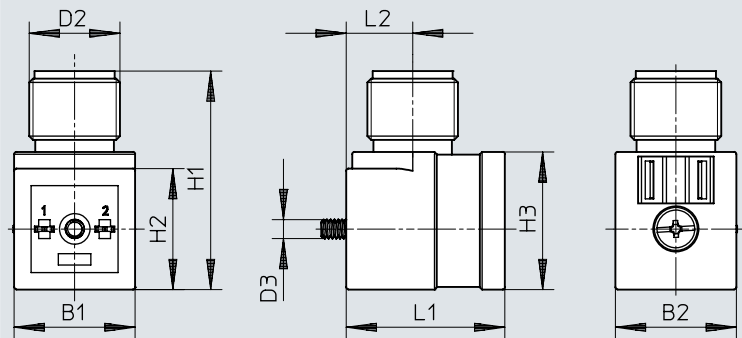

Technical data

Plug socket MSSD-EB

- Plug socket for connecting individual valves
- M12 plug for pre-assembled cable
- 2-pin socket
- With LED

General technical data		
Electrical connection	1	Socket, to EN 175301-803, type C
	2	Straight plug, M12x1, 2-pin, A-coded
Based on norm		EN 175301-803
		EN 61076-2-101
		EN 61984
Type of mounting		On solenoid valve via M2.5 central screw
Nominal operating voltage	[V DC]	24
Operating voltage range	[V DC]	12 ... 24
	[V AC]	12 ... 24
Surge resistance	[kV]	2.5
Current rating	[A]	0.12
Switching position indication		LED
Degree of protection		IP65

Materials	
Housing	PA
Housing colour	Transparent
Screw-type lock	Nickel-plated steel
Seals	HNBR
	NBR
Pin contacts	Silver-plated copper alloy
	Gold-plated brass
PWIS conformity	VDMA24364-B2-L

Operating and environmental conditions		
Ambient temperature	[°C]	-10 ... +50
Corrosion resistance class CRC2)		2
Pollution degree		3

Technical data

Dimensions

Download CAD data → www.festo.com

	B1	B2	D2	D3	H1	H2	H3	L1	L2
MSSD-EB-M12-MONO	16	16	M12x1	M2.5	28.9	16	18.2	21	8.8

Ordering data

Electrical connection	Part no.	Type
Socket, to EN 175301-803, type C; straight plug, 2-pin, M12x1	188024	MSSD-EB-M12-MONO

Ordering data – Accessories

Description	Part no.	Type
 Inscription labels 6x10 mm, 64 pieces, in frame	18576	IBS-6x10

Festo - Your Partner in Automation

1 Festo Inc.
5300 Explorer Drive
Mississauga, ON L4W 5G4
Canada