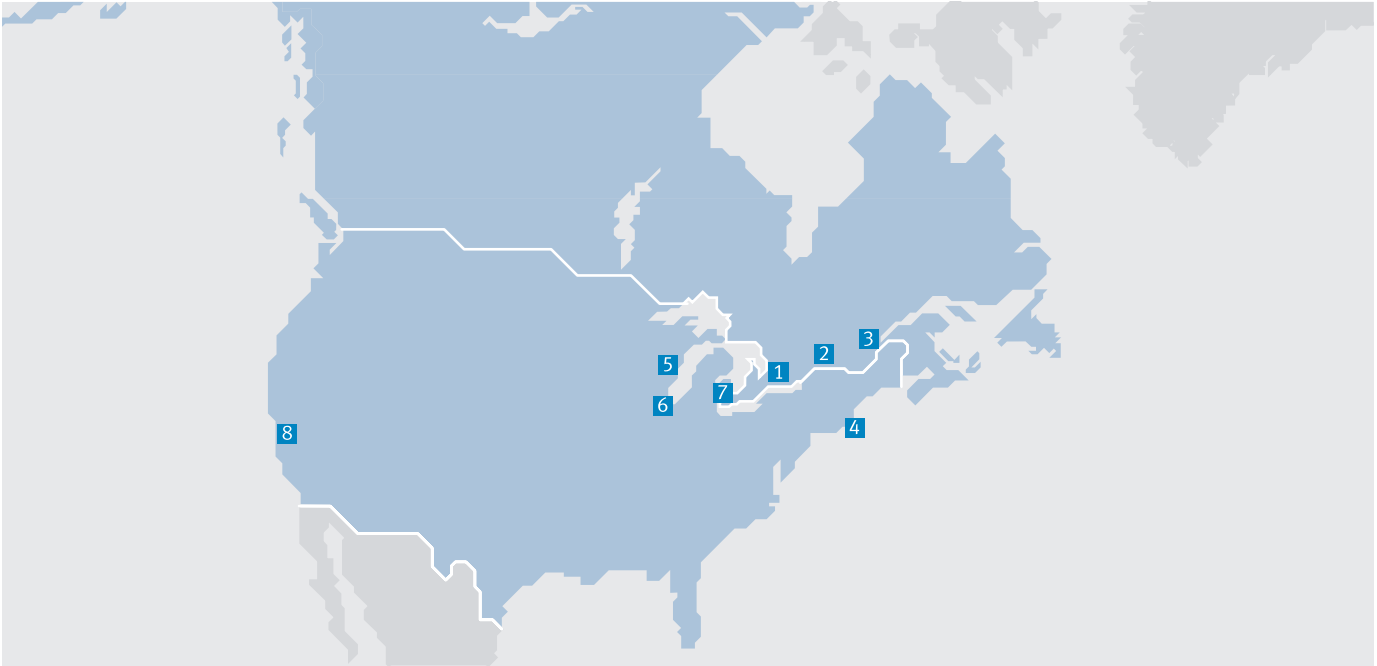

Festo North America

**1 Festo Canada
Headquarters
Festo Inc.**
5300 Explorer Drive
Mississauga, ON
L4W 5G4

2 Montréal
5600, Trans-Canada
Pointe-Claire, QC
H9R 1B6

3 Québec City
2930, rue Watt#117
Québec, QC
G1X 4G3