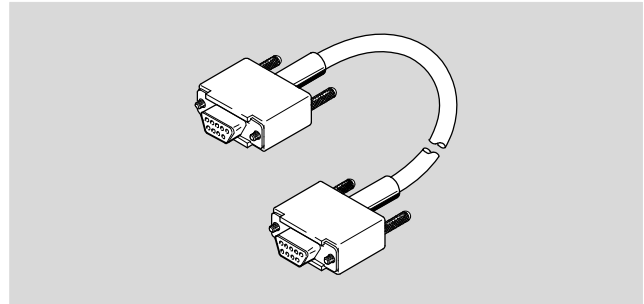

Connecting cables NEBC, for controllers

Technical data

Connecting cable KDI

- Connecting cable (programming cable) for different applications
- Pre-assembled at both ends
- Cable lengths: 3 m

General technical data	
Type of mounting	Screws 4-40 UNC
Mounting position	Any

Materials	
Housing	PBT
Contacts	Gold-plated copper base alloy
Union nut	Nickel-plated brass
Cable sheath	PVC

Operating and environmental conditions		
Ambient temperature	[°C]	-30 ... +80
Ambient temperature for flexible cable installation	[°C]	-10 ... +80

Dimensions Download CAD data → www.festo.com

1 Straight socket, 9-pin, Sub-D
2 Straight plug, 9-pin, Sub-D

Ordering data						
	Electrical connection	Cable composition [mm ²]	Cable length [m]	Weight [g]	Part No.	Type
	Straight socket, 9-pin, Sub-D – straight plug, 9-pin, Sub-D	9x0.22	3	156	151915	KDI-PPA-3-BU9