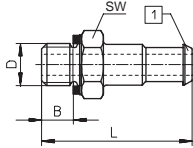

Fittings and Accessories

Barbed Connectors for PP, PU and PR Plastic Tubing - Metric and INCH Series

Barbed Fitting

Type N-...

With sealing ring

SW = wrench size (mm)

[1] Barbed fitting for plastic tubing

Order Number		For Tubing I.D. in / mm	Connection D	Orifice Size in / mm	Material	Weight lb / kg	Dimensions		
Part No.	Type						L in / mm	B in / mm	SW mm
4446	N-M 5-PK-3	0.12 / 3	M5	0.10 / 2.5	Brass	0.002 / 0.001	0.63 / 16	0.14 / 3.5	7
4902	N-M 5-PK-4	0.18 / 4	M5	0.10 / 2.5		0.004 / 0.002	0.71 / 18	0.14 / 3.5	7
13002019	N-M7-PK-1/4	1/4"	M7	0.10 / 2.5		—	0.63 / 16	0.20 / 5	8
13010571	N-M7-PK-5/32	5/32"	M7	0.10 / 2.5		—	0.63 / 16	0.20 / 5	8
INCH to Metric									
12364	N-10-32-PK-3-SA	0.12 / 3	10-32 UNF	0.10 / 2.5		0.002 / 0.001	0.63 / 16	0.18 / 4.5	8

Barbed Tube Connector

Type RTU-...

With barbed fittings

[1] Barbed fitting for plastic tubing

Order Number		For Tubing I.D.		Orifice Size in / mm	Material	Weight lb / kg	L1 in / mm
Part No.	Type	D1 in / mm	D2 in / mm				
19541	RTU-PK-2/2-B	0.08 / 2	0.08 / 2	0.06 / 1.5	Brass	0.002 / 0.001	0.55 / 14
19542	RTU-PK-3/2	0.12 / 3	0.08 / 2	0.06 / 1.5		0.002 / 0.001	0.70 / 17.7
4805	RTU-PK-3/3	0.12 / 3	0.12 / 3	0.10 / 2.5		0.002 / 0.001	0.75 / 19
4499	RTU-PK-3/4	0.12 / 3	0.18 / 4	0.10 / 2.5		0.004 / 0.002	0.79 / 20
4806	RTU-PK-4/4	0.18 / 4	0.18 / 4	0.14 / 3.5		0.004 / 0.002	0.91 / 23
7604	RTU-PK-4/6	0.18 / 4	0.24 / 6	0.14 / 3.5		0.004 / 0.002	1.00 / 25.5
7605	RTU-PK-6/6	0.24 / 6	0.24 / 6	0.22 / 5.5		0.007 / 0.003	1.10 / 2B
INCH to Metric							
10884	RTU-1/8-PK-3	0.12 / 3	0.18 / 4	0.06 / 1.4		0.002 / 0.001	