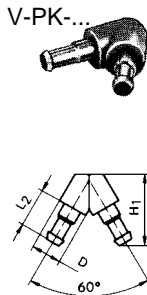

Barbed Tube Connectors

With Barbed Fittings

These brass/plastic connectors make tubing connection easier, particularly when assembling control cabinets or mounting racks.

For pliers for connecting and disconnecting barbed fittings, see page 409.