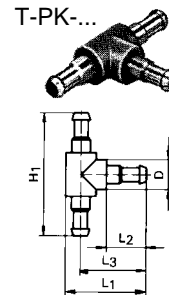

Barbed Tube Connectors

With Barbed Fittings

These brass/plastic connectors make tubing connection easier, particularly when assembling control cabinets or mounting racks.

For pliers for connecting and disconnecting barbed fittings, see page 409.