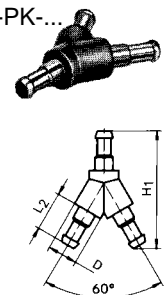

Barbed Tube Connectors

With Barbed Fittings

These brass/plastic connectors make tubing connection easier, particularly when assembling control cabinets or mounting racks.

For pliers for connecting and disconnecting barbed fittings, see page 409.