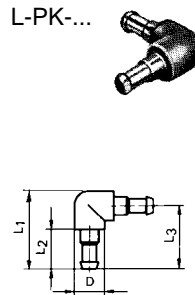

Fittings and Accessories

Barbed Connectors for PP, PU and PR Plastic Tubing - Metric and INCH Series

Barbed Fitting

Type N-...

With sealing ring

SW = wrench size (mm)

[1] Barbed fitting for plastic tubing

Order Number		For Tubing I.D. in / mm	Connection D	Orifice Size in / mm	Material	Weight lb / kg	Dimensions		
Part No.	Type						L in / mm	B in / mm	SW mm
4446	N-M 5-PK-3	0.12 / 3	M5	0.10 / 2.5	Brass	0.002 / 0.001	0.63 / 16	0.14 / 3.5	7
4902	N-M 5-PK-4	0.18 / 4	M5	0.10 / 2.5		0.004 / 0.002	0.71 / 18	0.14 / 3.5	7
13002019	N-M7-PK-1/4	1/4"	M7	0.10 / 2.5		—	0.63 / 16	0.20 / 5	8
13010571	N-M7-PK-5/32	5/32"	M7	0.10 / 2.5		—	0.63 / 16	0.20 / 5	8
INCH to Metric									
12364	N-10-32-PK-3-SA	0.12 / 3	10-32 UNF	0.10 / 2.5		0.002 / 0.001	0.63 / 16	0.18 / 4.5	8

Barbed Tube Connector

Type RTU-...

With barbed fittings

[1] Barbed fitting for plastic tubing

Order Number		For Tubing I.D.		Orifice Size in / mm	Material	Weight lb / kg	L1 in / mm
Part No.	Type	D1 in / mm	D2 in / mm				
19541	RTU-PK-2/2-B	0.08 / 2	0.08 / 2	0.06 / 1.5	Brass	0.002 / 0.001	0.55 / 14
19542	RTU-PK-3/2	0.12 / 3	0.08 / 2	0.06 / 1.5		0.002 / 0.001	0.70 / 17.7
4805	RTU-PK-3/3	0.12 / 3	0.12 / 3	0.10 / 2.5		0.002 / 0.001	0.75 / 19
4499	RTU-PK-3/4	0.12 / 3	0.18 / 4	0.10 / 2.5		0.004 / 0.002	0.79 / 20
4806	RTU-PK-4/4	0.18 / 4	0.18 / 4	0.14 / 3.5		0.004 / 0.002	0.91 / 23
7604	RTU-PK-4/6	0.18 / 4	0.24 / 6	0.14 / 3.5		0.004 / 0.002	1.00 / 25.5
7605	RTU-PK-6/6	0.24 / 6	0.24 / 6	0.22 / 5.5		0.007 / 0.003	1.10 / 2B
INCH to Metric							
10884	RTU-1/8-PK-3	0.12 / 3	0.18 / 4	0.06 / 1.4		0.002 / 0.001	

Barbed Tube Connectors

With Barbed Fittings

These brass/plastic connectors make tubing connection easier, particularly when assembling control cabinets or mounting racks.

For pliers for connecting and disconnecting barbed fittings, see page 409.