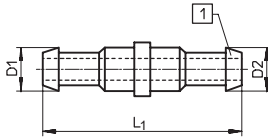

Fittings and Accessories

Barbed Connectors for PP, PU and PR Plastic Tubing - Metric and INCH Series

Barbed Fitting

Type N-...

With sealing ring

SW = wrench size (mm)

[1] Barbed fitting for plastic tubing

Order Number		For Tubing I.D. in / mm	Connection D	Orifice Size in / mm	Material	Weight lb / kg	Dimensions		
Part No.	Type						L in / mm	B in / mm	SW mm
4446	N-M 5-PK-3	0.12 / 3	M5	0.10 / 2.5	Brass	0.002 / 0.001	0.63 / 16	0.14 / 3.5	7
4902	N-M 5-PK-4	0.18 / 4	M5	0.10 / 2.5		0.004 / 0.002	0.71 / 18	0.14 / 3.5	7
13002019	N-M7-PK-1/4	1/4"	M7	0.10 / 2.5		—	0.63 / 16	0.20 / 5	8
13010571	N-M7-PK-5/32	5/32"	M7	0.10 / 2.5		—	0.63 / 16	0.20 / 5	8
INCH to Metric									
12364	N-10-32-PK-3-SA	0.12 / 3	10-32 UNF	0.10 / 2.5		0.002 / 0.001	0.63 / 16	0.18 / 4.5	8

Barbed Tube Connector

Type RTU-...

With barbed fittings

[1] Barbed fitting for plastic tubing

Order Number		For Tubing I.D.		Orifice Size in / mm	Material	Weight lb / kg	L1 in / mm
Part No.	Type	D1 in / mm	D2 in / mm				
19541	RTU-PK-2/2-B	0.08 / 2	0.08 / 2	0.06 / 1.5	Brass	0.002 / 0.001	0.55 / 14
19542	RTU-PK-3/2	0.12 / 3	0.08 / 2	0.06 / 1.5		0.002 / 0.001	0.70 / 17.7
4805	RTU-PK-3/3	0.12 / 3	0.12 / 3	0.10 / 2.5		0.002 / 0.001	0.75 / 19
4499	RTU-PK-3/4	0.12 / 3	0.18 / 4	0.10 / 2.5		0.004 / 0.002	0.79 / 20
4806	RTU-PK-4/4	0.18 / 4	0.18 / 4	0.14 / 3.5		0.004 / 0.002	0.91 / 23
7604	RTU-PK-4/6	0.18 / 4	0.24 / 6	0.14 / 3.5		0.004 / 0.002	1.00 / 25.5
7605	RTU-PK-6/6	0.24 / 6	0.24 / 6	0.22 / 5.5		0.007 / 0.003	1.10 / 2B
INCH to Metric							
10884	RTU-1/8-PK-3	0.12 / 3	0.18 / 4	0.06 / 1.4		0.002 / 0.001	