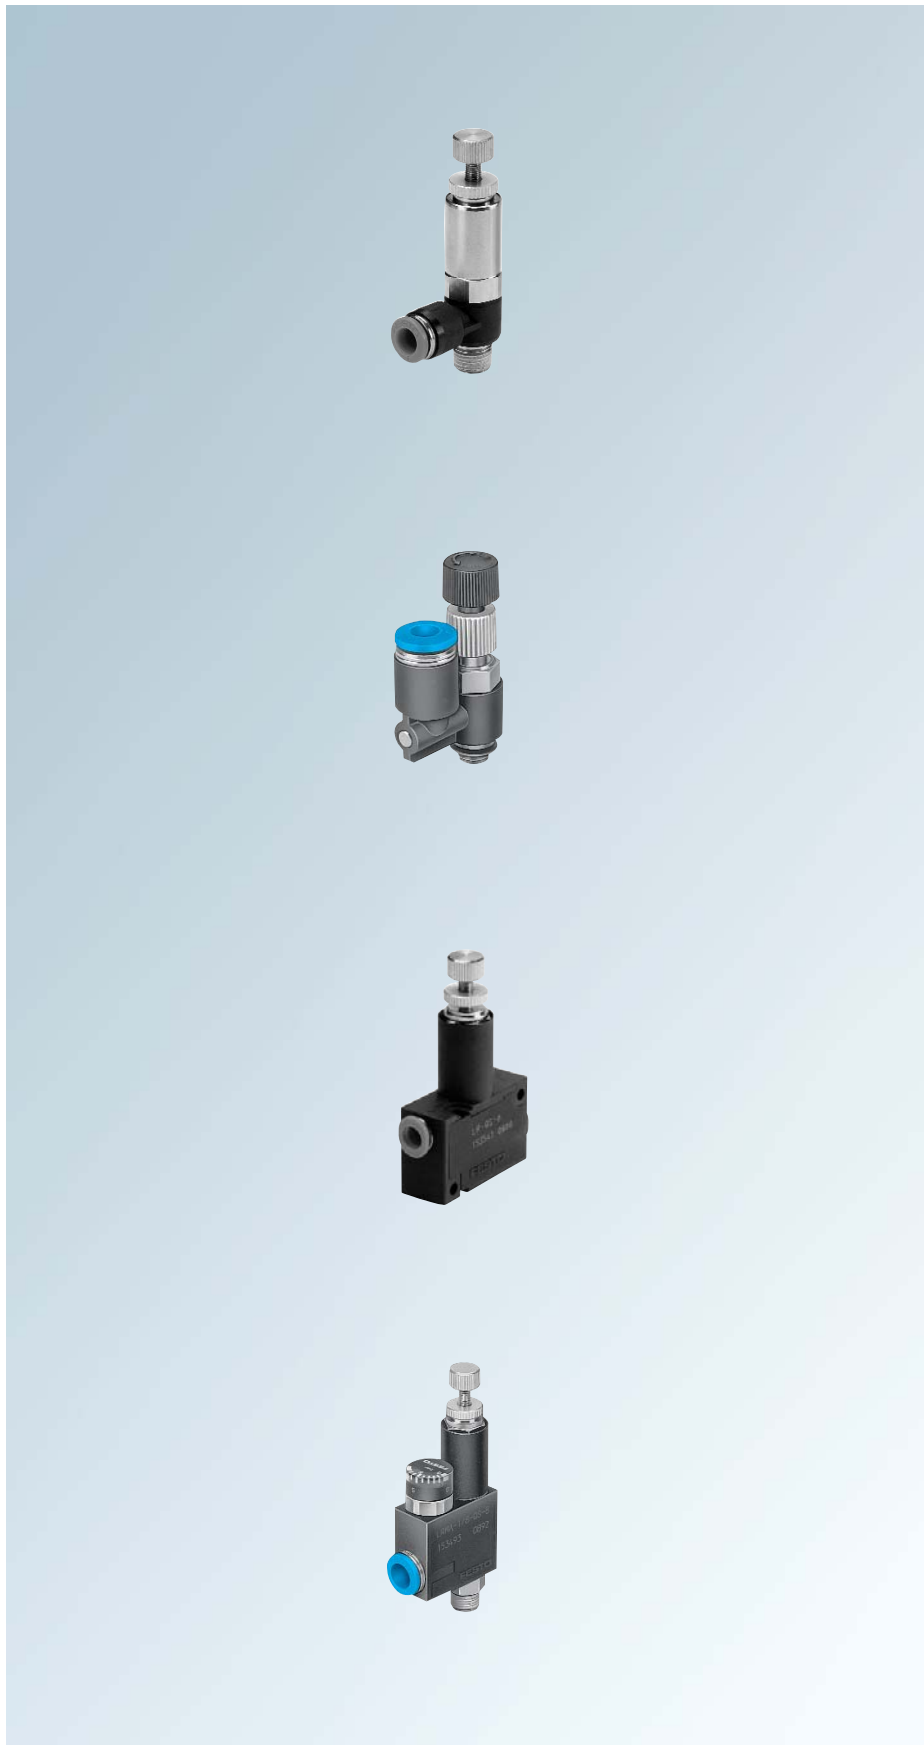

# Pressure Regulators

Quick Star Flow/Pressure Controls

Inch Series

ISO/R Thread Series

With or without gauge

Elbow Connector and Fitting

Parallel Connector and Fitting

Two connectors

# Pressure Regulators – Inch Series

Quick Star Flow/Pressure Controls

**Pressure Regulator, UNF, without Gauge, with Elbow Connector Housing: Polymer**

Ordering Data				
Part No.	Type	Thread C	For Tubing O.D. D1 [inch]	Wrench Size [inch]
190924	LR-10-32-UFN-QS-5/32-U	10-32	5/32	7/16
190925	LR-10-32-UFN-QS-3/16-U	10-32	3/16	7/16
190926	LR-10-32-UFN-QS-1/4-U	10-32	1/4	7/16

**Pressure Regulator, NPT, without Gauge, with Elbow Connector Housing: Polymer**

Ordering Data				
Part No.	Type	Thread C	For Tubing O.D. D1 [inch]	Wrench Size [inch]
190927	LR-1/8-NPT-QS-5/32-U	1/8	5/32	9/16
190928	LR-1/8-NPT-QS-3/16-U	1/8	3/16	9/16
190929	LR-1/8-NPT-QS-1/4-U	1/8	1/4	9/16
190930	LR-1/8-NPT-QS-5/16-U	1/8	5/16	9/16
190931	LR-1/4-NPT-QS-3/16-U	1/4	3/16	11/16
190932	LR-1/4-NPT-QS-1/4-U	1/4	1/4	11/16
190933	LR-1/4-NPT-QS-5/16-U	1/4	5/16	11/16

**Pressure Regulator, without Gauge, with 2 Connectors Housing: Polymer**

Ordering Data		
Part No.	Type	For Tubing O.D. D1 [inch]
190918	LR-QS-1/4-U	1/4

**Pressure Regulator, NPT, with Gauge and Elbow Connector Housing: Polymer**