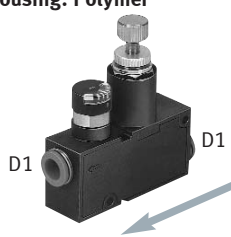

Pressure Regulators – Inch Series

Quick Star Flow/Pressure Controls

Pressure Regulator, with Gauge and 2 Connectors
Housing: Polymer

Ordering Data		
Part No.	Type	For Tubing O.D. D1 [inch]
190916	LRMA-QS-1/4-U	1/4