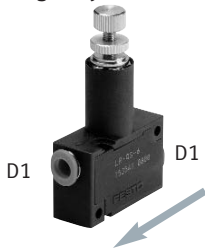

# Pressure Regulators – Inch Series

Quick Star Flow/Pressure Controls

**Pressure Regulator, UNF, without Gauge, with Elbow Connector Housing: Polymer**

Ordering Data				
Part No.	Type	Thread C	For Tubing O.D. D1 [inch]	Wrench Size [inch]
190924	LR-10-32-UFN-QS-5/32-U	10-32	5/32	7/16
190925	LR-10-32-UFN-QS-3/16-U	10-32	3/16	7/16
190926	LR-10-32-UFN-QS-1/4-U	10-32	1/4	7/16

**Pressure Regulator, NPT, without Gauge, with Elbow Connector Housing: Polymer**

Ordering Data				
Part No.	Type	Thread C	For Tubing O.D. D1 [inch]	Wrench Size [inch]
190927	LR-1/8-NPT-QS-5/32-U	1/8	5/32	9/16
190928	LR-1/8-NPT-QS-3/16-U	1/8	3/16	9/16
190929	LR-1/8-NPT-QS-1/4-U	1/8	1/4	9/16
190930	LR-1/8-NPT-QS-5/16-U	1/8	5/16	9/16
190931	LR-1/4-NPT-QS-3/16-U	1/4	3/16	11/16
190932	LR-1/4-NPT-QS-1/4-U	1/4	1/4	11/16
190933	LR-1/4-NPT-QS-5/16-U	1/4	5/16	11/16

**Pressure Regulator, without Gauge, with 2 Connectors Housing: Polymer**

Ordering Data		
Part No.	Type	For Tubing O.D. D1 [inch]
190918	LR-QS-1/4-U	1/4

**Pressure Regulator, NPT, with Gauge and Elbow Connector Housing: Polymer**

Ordering Data				
Part No.	Type	Thread C	For Tubing O.D. D1 [inch]	Wrench Size [inch]
192751	LRMA-1/16-NPT-QS-3/16-U	1/16	3/16	1/2
192752	LRMA-1/16-NPT-QS-1/4-U	1/16	1/4	1/2
190920	LRMA-1/8-NPT-QS-1/4-U	1/8	1/4	1/2
190921	LRMA-1/8-NPT-QS-5/16-U	1/8	5/16	1/2
190922	LRMA-1/4-NPT-QS-1/4-U	1/4	1/4	11/16
190923	LRMA-1/4-NPT-QS-5/16-U	1/4	5/16	11/16