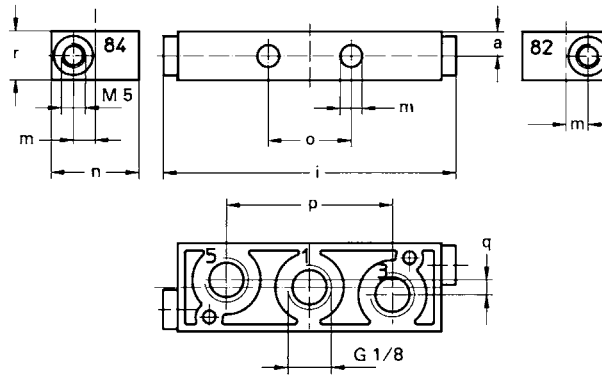

Midi-Pneumatic Sub-bases/Manifolds

Single Sub-bases, Dimensions

FESTO

Type AS-ME-...

- 1 (P) = Supply port
- 4, 2 (A, B) = Working or outlet port
- 5, 3 (R, S) = Exhaust port
- 12, 14 = External pilot
- 82, 84 = Pilot exhaust

Dimensions

- a 0.20 in / 5 mm
- b 0.17 in / 4.2 mm
- c 0.18 in / 4.6 mm
- d 2.76 in / 70 mm
- e 0.51 in / 13 mm
- f 1.26 in / 32 mm
- g 0.31 in / 8 mm
- h 0.47 in / 12 mm
- i 2.36 in / 60 mm
- j 0.63 in / 16 mm
- k 3.07 in / 78 mm
- l 0.87 in / 22 mm
- m 0.18 in / 4.5 mm
- n 0.71 in / 18 mm
- o 0.67 in / 17 mm
- p 1.34 in / 34 mm
- q 0.12 in / 3 mm
- r 0.39 in / 10 mm

Type AU-ME-1/8

Type AS-VL-...