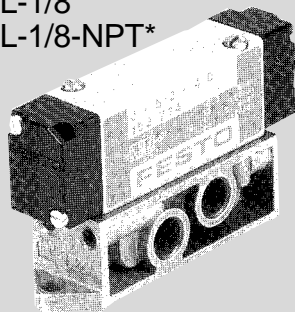

## Sub-base

For solenoid valves with 0.16 in / 4 mm orifice or 0.20 in / 5 mm orifice

Side connections

Type AS-ME-1/8  
AS-ME-1/8-NPT

## Sub-base

For valves Type ...-1/8-P

Bottom connections

Type AU-ME-1/8

## Sub-base

For pneumatically-actuated valves with 0.16 in / 4 mm orifice or 0.20 in / 5 mm orifice.

Side connections

Type AS-VL-1/8\*  
AS-VL-1/8-NPT\*

Order Number		33405 AS-ME-1/8	151659 AS-ME-1/8-NPT	32797 AU-ME-1/8
		152803 AS-VL-1/8	152804 AS-VL-1/8-NPT	
Mounting		Through-holes		
Connection	Working Port	G 1/8 ISO	1/8 NPT	G 1/8 ISO
	Pilot Port	M5	10-32 UNF	M5
Material		Diecast aluminum		
Weight		0.110 lb / 0.050 kg		0.033 lb / 0.015 kg

\*For use with Midi-Pneumatic valves, Type VL-/J-...-5.0