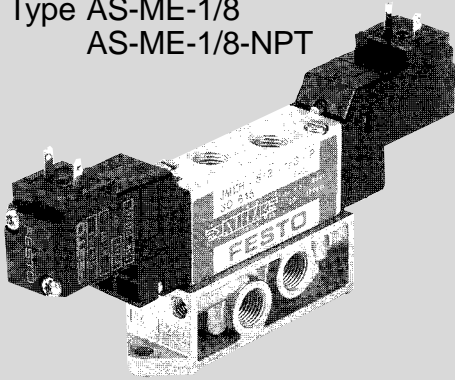

# Midi-Pneumatic Sub-bases/Manifolds

Single Sub-bases, INCH and Metric Series

## Sub-base

For solenoid valves with 0.16 in / 4 mm orifice or 0.20 in / 5 mm orifice

Side connections

Type AS-ME-1/8  
AS-ME-1/8-NPT

## Sub-base

For valves Type ...-1/8-P

Bottom connections

Type AU-ME-1/8

## Sub-base

For pneumatically-actuated valves with 0.16 in / 4 mm orifice or 0.20 in / 5 mm orifice.

Side connections

Type AS-VL-1/8\*  
AS-VL-1/8-NPT\*

Order Number		33405 AS-ME-1/8	151659 AS-ME-1/8-NPT	32797 AU-ME-1/8
		152803 AS-VL-1/8	152804 AS-VL-1/8-NPT	
Mounting		Through-holes		
Connection	Working Port	G 1/8 ISO	1/8 NPT	G 1/8 ISO
	Pilot Port	M5	10-32 UNF	M5
Material		Diecast aluminum		
Weight		0.110 lb / 0.050 kg		0.033 lb / 0.015 kg