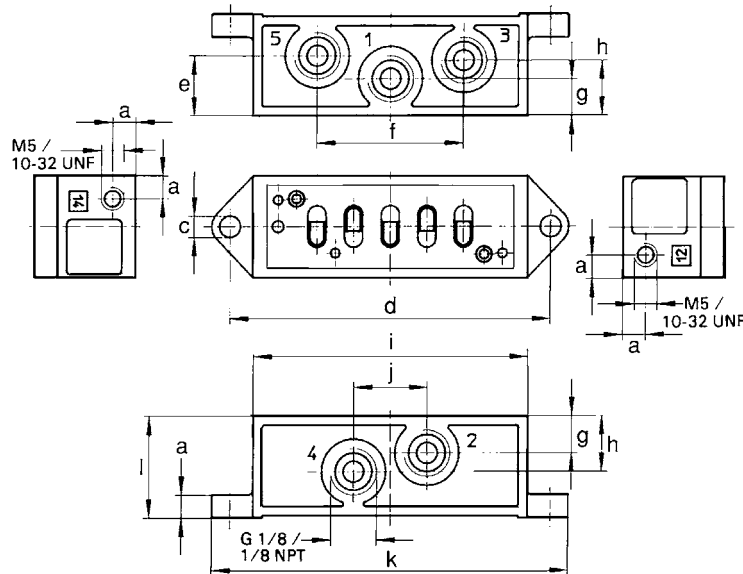

Type AS-VL-...