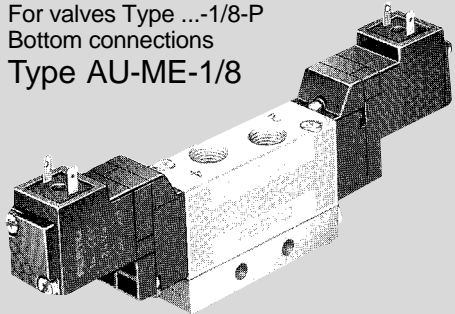

## Sub-base

For solenoid valves with 0.16 in / 4 mm orifice or 0.20 in / 5 mm orifice

Side connections

Type AS-ME-1/8  
AS-ME-1/8-NPT

## Sub-base

For valves Type ...-1/8-P

Bottom connections

Type AU-ME-1/8

## Sub-base

For pneumatically-actuated valves with 0.16 in / 4 mm orifice or 0.20 in / 5 mm orifice.

Side connections

Type AS-VL-1/8\*  
AS-VL-1/8-NPT\*

Order Number		33405 AS-ME-1/8	151659 AS-ME-1/8-NPT	32797 AU-ME-1/8
		152803 AS-VL-1/8	152804 AS-VL-1/8-NPT	
Mounting		Through-holes		
Connection	Working Port	G 1/8 ISO	1/8 NPT	G 1/8 ISO
	Pilot Port	M5	10-32 UNF	M5
Material		Diecast aluminum		
Weight		0.110 lb / 0.050 kg		0.033 lb / 0.015 kg