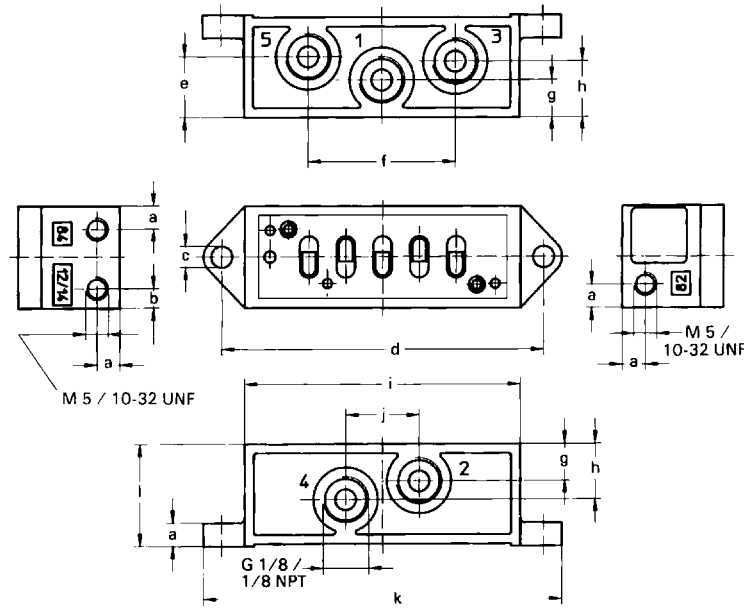

Midi-Pneumatic Sub-bases/Manifolds

Single Sub-bases, Dimensions

FESTO

Type AS-ME-...

- 1 (P) = Supply port
- 4, 2 (A, B) = Working or outlet port
- 5, 3 (R, S) = Exhaust port
- 12, 14 = External pilot
- 82, 84 = Pilot exhaust

Dimensions

- a 0.20 in / 5 mm
- b 0.17 in / 4.2 mm
- c 0.18 in / 4.6 mm
- d 2.76 in / 70 mm
- e 0.51 in / 13 mm
- f 1.26 in / 32 mm
- g 0.31 in / 8 mm
- h 0.47 in / 12 mm
- i 2.36 in / 60 mm
- j 0.63 in / 16 mm
- k 3.07 in / 78 mm
- l 0.87 in / 22 mm
- m 0.18 in / 4.5 mm
- n 0.71 in / 18 mm
- o 0.67 in / 17 mm
- p 1.34 in / 34 mm
- q 0.12 in / 3 mm
- r 0.39 in / 10 mm

Type AU-ME-1/8