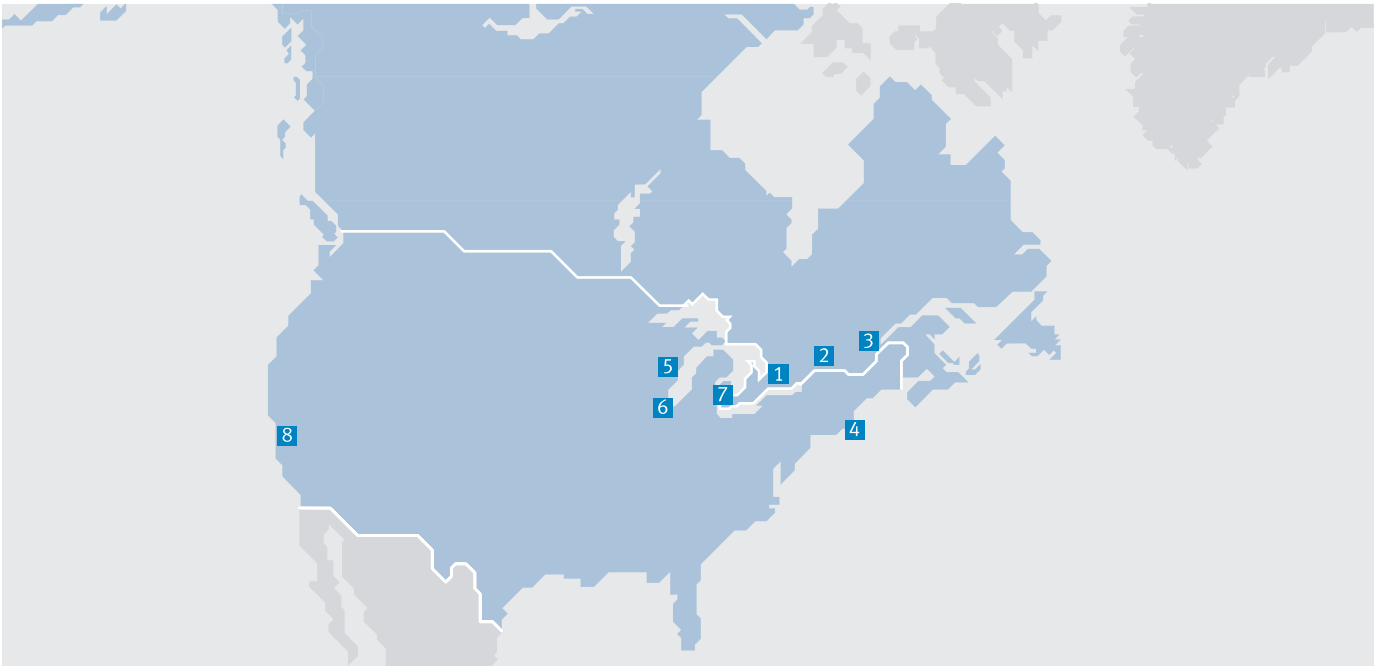

Festo North America

**1 Festo Canada
Headquarters
Festo Inc.**
5300 Explorer Drive
Mississauga, ON
L4W 5G4

2 Montréal
5600, Trans-Canada
Pointe-Claire, QC
H9R 1B6

3 Québec City
2930, rue Watt#117
Québec, QC
G1X 4G3