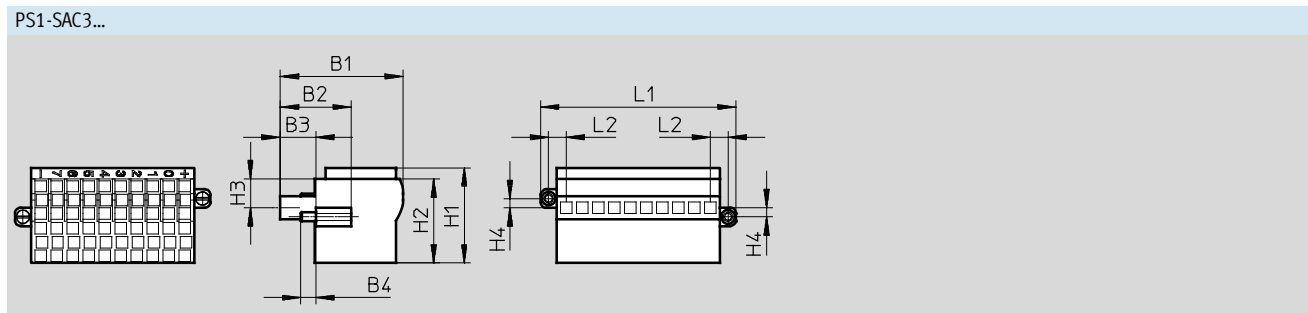

Dimensions Download CAD data → www.festo.com

	B1	B2	B3	B4	H1	H2	H3	H4	L1	L2
PS1-SAC1...	26.9	15.6	7.6	3.3 ... 3.9	12.7	10.3	6.3	2	42.7	3.9
PS1-SAC3...	26.9	15.6	7.6	3.3 ... 3.9	20.8	18.4	6.3	2	42.7	3.9