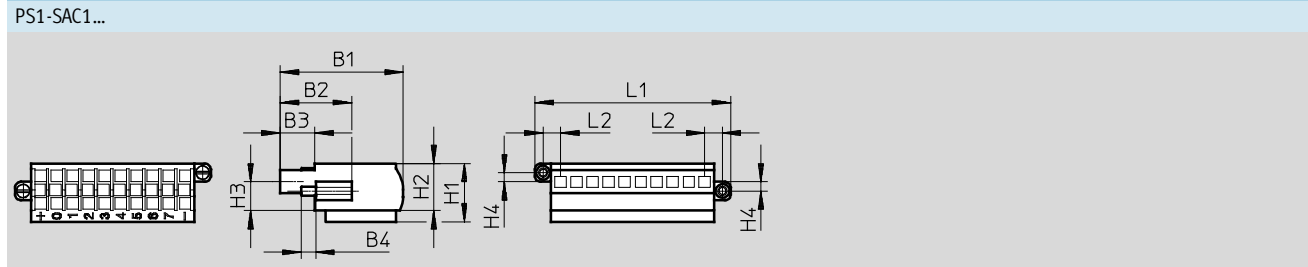

Dimensions Download CAD data → www.festo.com

	B1	B2	B3	B4	H1	H2	H3	H4	L1	L2
PS1-SAC1...	26.9	15.6	7.6	3.3 ... 3.9	12.7	10.3	6.3	2	42.7	3.9
PS1-SAC3...	26.9	15.6	7.6	3.3 ... 3.9	20.8	18.4	6.3	2	42.7	3.9