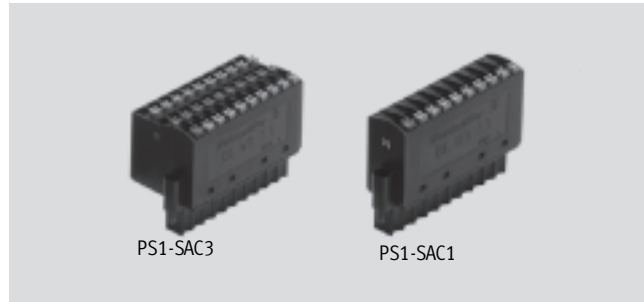

Universal plug connectors NECU, for self-assembly

Technical data

Plug connector PS1-SAC
Connection set SEA-KL

- Plug connector for power supply, 10-pin or 30-pin
- Individually or as a set
- Simple cable connection using clamping technology

| General technical data | | | |
|--|--------------------------------------|--------------------------------------|---|
| Type | PS1-SAC1... | PS1-SAC3... | SEA-KL-SAC10/30 |
| Electrical connection | 10-pin socket, 10-pin terminal strip | 10-pin socket, 30-pin terminal strip | 10-pin socket, 10/30-pin terminal strip |
| Operating voltage range [V AC] | Max. 50 | | |
| Mounting components | 2 M2x7 screws | | |
| Max. wire cross section [mm ²] | 0.08 ... 0.75 | | |
| Mounting | Via through-hole | | |

Universal plug connectors NECU, for self-assembly

Technical data

| Ordering data | | | | | |
|---|--|-----------------------------|------------|---------------|----------------------------|
| | Electrical connection | Acceptable current load [A] | Weight [g] | Part No. | Type |
|  | 10-pin socket, 10-pin terminal strip | 4 | 14 | 197159 | PS1-SAC10-10POL |
| | 10-pin socket, 10-pin terminal strip | 4 | 40 | 197160 | PS1-SAC11-10POL+LED |
|  | 10-pin socket, 30-pin terminal strip | 0.5 | 25 | 197161 | PS1-SAC30-30POL |
| | 10-pin socket, 30-pin terminal strip | 0.5 | 25 | 197162 | PS1-SAC31-30POL+LED |
|  | 10-pin socket, 10/30-pin terminal strip | 0.5/4 | 71 | 526256 | SEA-KL-SAC10/30 |