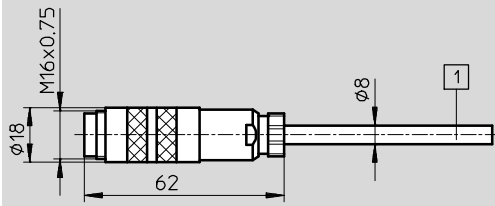

Electrical connection technology, for inputs/outputs

Technical data – KVIA-...

- Plug socket with cable for inputs/ outputs
- Pre-assembled at both ends
- Cable lengths 5 m or 10 m
- 4-pin/5-pin
- Round plug
- Suitable for chain link trunking

Ordering data								
	Suitable for chain link trunking	Electrical connection	Constructional design [mm ²]	Cable diameter [mm]	Product weight [g]	Cable length [m]	Type	Part No.
	■	Straight plug	6x0.25	8	306	5	KVIA-5	163960
	■	Straight plug	6x0.25	8	567	10	KVIA-10	163961
	■	Straight plug Straight socket	4x0.25	6.2	297	5	KVIA-MPYE-5	161984
	■	Straight plug Straight socket	4x0.25	6.2	530	10	KVIA-MPYE-10	161985
	■	Straight plug Angled socket	6x0.25	8	352	5	KVIA-MPPE-5	163882
	■	Straight plug Angled socket	6x0.25	8	828	10	KVIA-MPPE-10	163883

Electrical connection technology, for inputs/outputs

Technical data – KVIA-...

Dimensions

Download CAD data → www.festo.com

KVIA-5 and KVIA-10

1 Cable length 5 m or 10 m

Type KVIA-MPPE-...

1 Cable length 5 m or 10 m

Type KVIA-MPYE-...

1 Cable length 5 m or 10 m

Electrical connection technology, for inputs/outputs

Technical data – KVIA-...

Wiring allocation (socket/plug view)				
KVIA-5 and KVIA-10				
Plug	Pin	Core colour		
	1	Grey		
	2	Pink		
	3	Green		
	4	Yellow		
	5	Brown		
	6	White		
	Housing		Screen	
Type KVIA-MPPE-...				
Plug	Pin	Core colour	Pin	Socket
	1	Grey	6	
	2	Pink	8	
	3	Green	4	
	4	Yellow	2	
	5	Brown	7	
	6	White	3	
	Housing		Screen	
Type KVIA-MPPE-...				
Plug	Pin	Core colour	Pin	Socket
	1	-	-	
	2	-	-	
	3	Green	3	
	4	Yellow	4	
	5	Brown	1	
	6	White	2	
	Housing		Screen	