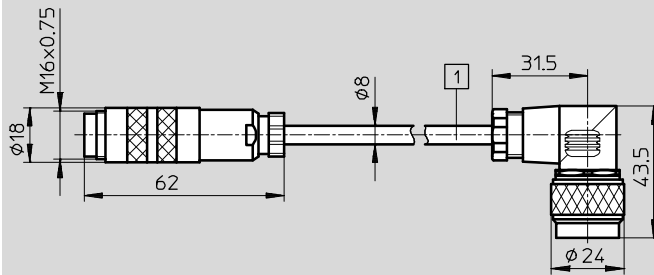

Electrical connection technology, for inputs/outputs

Technical data – KVIA-...

- Plug socket with cable for inputs/ outputs
- Pre-assembled at both ends
- Cable lengths 5 m or 10 m
- 4-pin/5-pin
- Round plug
- Suitable for chain link trunking

Ordering data								
	Suitable for chain link trunking	Electrical connection	Constructional design [mm ²]	Cable diameter [mm]	Product weight [g]	Cable length [m]	Type	Part No.
	■	Straight plug	6x0.25	8	306	5	KVIA-5	163960
	■	Straight plug	6x0.25	8	567	10	KVIA-10	163961
	■	Straight plug Straight socket	4x0.25	6.2	297	5	KVIA-MPYE-5	161984
	■	Straight plug Straight socket	4x0.25	6.2	530	10	KVIA-MPYE-10	161985
	■	Straight plug Angled socket	6x0.25	8	352	5	KVIA-MPPE-5	163882
	■	Straight plug Angled socket	6x0.25	8	828	10	KVIA-MPPE-10	163883

Electrical connection technology, for inputs/outputs

Technical data – KVIA-...

Dimensions

Download CAD data → www.festo.com

KVIA-5 and KVIA-10

1 Cable length 5 m or 10 m

Type KVIA-MPPE-...

1 Cable length 5 m or 10 m

Type KVIA-MPYE-...

1 Cable length 5 m or 10 m

Electrical connection technology, for inputs/outputs

Technical data – KVIA-...

Wiring allocation (socket/plug view)				
KVIA-5 and KVIA-10				
Plug	Pin	Core colour		
	1	Grey		
	2	Pink		
	3	Green		
	4	Yellow		
	5	Brown		
	6	White		
	Housing		Screen	
Type KVIA-MPPE-...				
Plug	Pin	Core colour	Pin	Socket
	1	Grey	6	
	2	Pink	8	
	3	Green	4	
	4	Yellow	2	
	5	Brown	7	
	6	White	3	
	Housing		Screen	
Type KVIA-MPPE-...				
Plug	Pin	Core colour	Pin	Socket
	1	-	-	
	2	-	-	
	3	Green	3	
	4	Yellow	4	
	5	Brown	1	
	6	White	2	
	Housing		Screen	