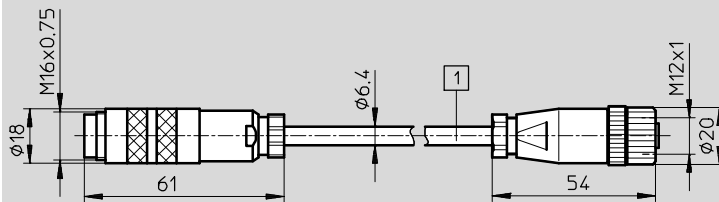

Electrical connection technology, for inputs/outputs

Technical data – KVIA-...

- Plug socket with cable for inputs/ outputs
- Pre-assembled at both ends
- Cable lengths 5 m or 10 m
- 4-pin/5-pin
- Round plug
- Suitable for chain link trunking

Ordering data								
	Suitable for chain link trunking	Electrical connection	Constructional design [mm ²]	Cable diameter [mm]	Product weight [g]	Cable length [m]	Type	Part No.
	■	Straight plug	6x0.25	8	306	5	KVIA-5	163960
	■	Straight plug	6x0.25	8	567	10	KVIA-10	163961
	■	Straight plug Straight socket	4x0.25	6.2	297	5	KVIA-MPYE-5	161984
	■	Straight plug Straight socket	4x0.25	6.2	530	10	KVIA-MPYE-10	161985
	■	Straight plug Angled socket	6x0.25	8	352	5	KVIA-MPPE-5	163882
	■	Straight plug Angled socket	6x0.25	8	828	10	KVIA-MPPE-10	163883

Electrical connection technology, for inputs/outputs

Technical data – KVIA-...

Dimensions

Download CAD data → www.festo.com

KVIA-5 and KVIA-10

1 Cable length 5 m or 10 m

Type KVIA-MPPE-...

1 Cable length 5 m or 10 m

Type KVIA-MPYE-...

1 Cable length 5 m or 10 m

Electrical connection technology, for inputs/outputs

Technical data – KVIA-...

Wiring allocation (socket/plug view)				
KVIA-5 and KVIA-10				
Plug	Pin	Core colour		
	1	Grey		
	2	Pink		
	3	Green		
	4	Yellow		
	5	Brown		
	6	White		
	Housing		Screen	
Type KVIA-MPPE-...				
Plug	Pin	Core colour	Pin	Socket
	1	Grey	6	
	2	Pink	8	
	3	Green	4	
	4	Yellow	2	
	5	Brown	7	
	6	White	3	
	Housing		Screen	
Type KVIA-MPPE-...				
Plug	Pin	Core colour	Pin	Socket
	1	-	-	
	2	-	-	
	3	Green	3	
	4	Yellow	4	
	5	Brown	1	
	6	White	2	
	Housing		Screen	