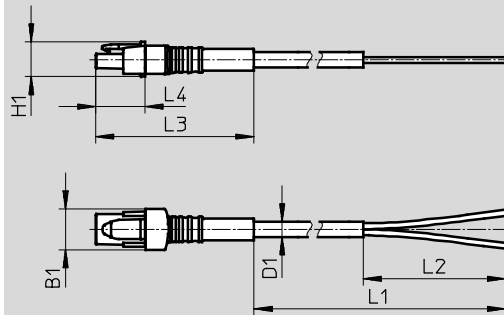

NEBV-H1G2-P

Type	B1	H1	L1	L2
NEBV-H1G2-KN-0.5-N-LE2	8.3	8.4	500	13
NEBV-H1G2-KN-1-N-LE2			1000	
NEBV-H1G2-KN-2.5-N-LE2			2500	
NEBV-H1G2-KN-5-N-LE2			5000	

Type	B1	D1	H1	L1	L2	L3	L4
NEBV-H1G2-P-0.5-N-LE2	9	3.4	8.4	500	50	33.2	9
NEBV-H1G2-P-1-N-LE2				1000			
NEBV-H1G2-P-2.5-N-LE2				2500			
NEBV-H1G2-P-5-N-LE2				5000			

Ordering data

Electrical connection	Cable composition	Product weight [g]	Length [m]	Part No.	Type
Straight socket, 2-pin	2 individual cables	4	0.5	566654	NEBV-H1G2-KN-0.5-N-LE2
		7	1	566655	NEBV-H1G2-KN-1-N-LE2
		17	2.5	566656	NEBV-H1G2-KN-2.5-N-LE2
		31	5	566657	NEBV-H1G2-KN-5-N-LE2
	2-wire cable	8	0.5	566658	NEBV-H1G2-P-0.5-N-LE2
		16	1	566659	NEBV-H1G2-P-1-N-LE2
		35	2.5	566660	NEBV-H1G2-P-2.5-N-LE2
		70	5	566661	NEBV-H1G2-P-5-N-LE2