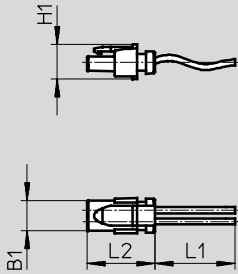

Connecting cables NEBV, for valves

Technical data

FESTO

Dimensions

Download CAD data → www.festo.com

NEBV-H1G2-KN