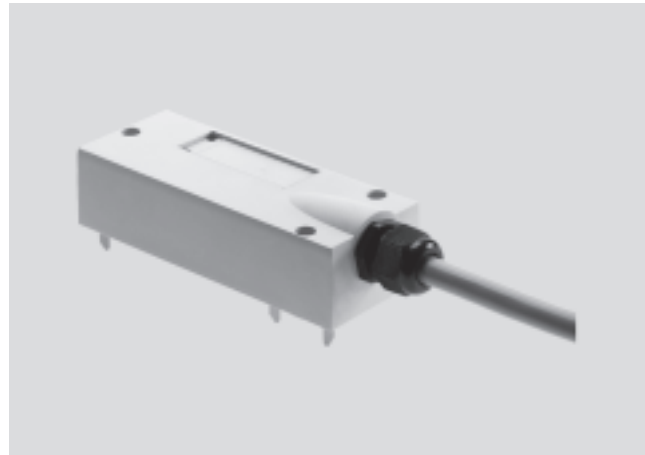

# Electrical connection technology, for multi-pin plug connection

Technical data – NEBV-S1W37-...

- Connecting cable for multi-pin connection
- Pre-assembled
- Cable lengths 2.5 m, 5 m or 10 m
- 10-pin, 26-pin, 27-pin or 37-pin
- Sub-D

Ordering data							
	Electrical connection	Cable design [mm <sup>2</sup> ]	Suitable for chain link trunking	Product weight [g]	Cable length [m]	Type	Part No.
Cable sheath made of polyurethane							
	Socket, 10-pin, Sub-D	10x0.34	■	383	2.5	NEBV-S1W37-E-2.5-LE10	539240
	Socket, 10-pin, Sub-D	10x0.34	■	570	5	NEBV-S1W37-E-5-LE10	539241
	Socket, 10-pin, Sub-D	10x0.34	■	954	10	NEBV-S1W37-E-10-LE10	539242
	Socket, 26-pin, Sub-D	26x0.34	■	649	2.5	NEBV-S1W37-E-2.5-LE26	539243
	Socket, 26-pin, Sub-D	26x0.34	■	1101	5	NEBV-S1W37-E-5-LE26	539244
	Socket, 26-pin, Sub-D	26x0.34	■	2010	10	NEBV-S1W37-E-10-LE26	539245
	Socket, 37-pin, Sub-D	37x0.34	-	820	2.5	NEBV-S1W37-K-2.5-LE37	539246
	Socket, 37-pin, Sub-D	37x0.34	-	1422	5	NEBV-S1W37-K-5-LE37	539247
	Socket, 37-pin, Sub-D	37x0.34	-	2619	10	NEBV-S1W37-K-10-LE37	539248
Cable sheath made of polyvinyl chloride							
	Socket, 10-pin, Sub-D	10x0.34	-	388	2.5	NEBV-S1W37-KM-2.5-LE10	543271
	Socket, 10-pin, Sub-D	10x0.34	-	592	5	NEBV-S1W37-KM-5-LE10	543272
	Socket, 10-pin, Sub-D	10x0.34	-	997	10	NEBV-S1W37-KM-10-LE10	543273
	Socket, 27-pin, Sub-D	27x0.34	-	749	2.5	NEBV-S1W37-KM-2.5-LE26	543274
	Socket, 27-pin, Sub-D	27x0.34	-	1285	5	NEBV-S1W37-KM-5-LE26	543275
	Socket, 27-pin, Sub-D	27x0.34	-	2371	10	NEBV-S1W37-KM-10-LE26	543276
	Socket, 37-pin, Sub-D	37x0.34	-	903	2.5	NEBV-S1W37-KM-2.5-LE37	543277
	Socket, 37-pin, Sub-D	37x0.34	-	1610	5	NEBV-S1W37-KM-5-LE37	543278
	Socket, 37-pin, Sub-D	37x0.34	-	2955	10	NEBV-S1W37-KM-10-LE37	543279