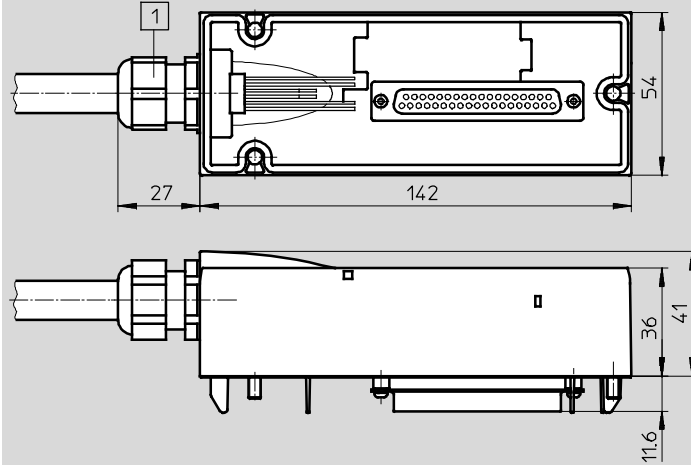

Electrical connection technology, for multi-pin plug connection

Technical data – NEBV-S1W37-...

Dimensions

Download CAD data → www.festo.com

NEBV-S1W37-...

1 Cable conduit fitting M20x1.5

Electrical connection technology, for multi-pin plug connection

Technical data – NEBV-S1W37-...

Wiring allocation (socket view)								
	NEBV-S1W37-...-LE10		NEBV-S1W37-...-LE26		NEBV-S1W37-...-LE27		NEBV-S1W37-...-LE37	
	Pin	Core colour	Pin	Core colour	Pin	Core colour	Pin	Core colour
	1	White	1	White	1	White	1	White
	2	Brown	2	Brown	2	Brown	2	Brown
	3	Green	3	Green	3	Green	3	Green
	4	Yellow	4	Yellow	4	Yellow	4	Yellow
	5	Grey	5	Grey	5	Grey	5	Grey
	6	Pink	6	Pink	6	Pink	6	Pink
	7	Blue	7	Blue	7	Blue	7	Blue
	8	Red	8	Red	8	Red	8	Red
	9	–	9	Grey-pink	9	Grey-pink	9	Grey-pink
	10	–	10	Red-blue	10	Red-blue	10	Red-blue
	11	–	11	White-green	11	White-green	11	White-green
	12	–	12	Brown-green	12	Brown-green	12	Brown-green
	13	–	13	White-yellow	13	White-yellow	13	White-yellow
	14	–	14	Yellow-brown	14	Yellow-brown	14	Yellow-brown
	15	–	15	White-grey	15	White-grey	15	White-grey
	16	–	16	Grey-brown	16	Grey-brown	16	Grey-brown
	17	–	17	White-pink	17	White-pink	17	White-pink
	18	–	18	Pink-brown	18	Pink-brown	18	Pink-brown
	19	–	19	White-blue	19	White-blue	19	White-blue
	20	–	20	Brown-blue	20	Brown-blue	20	Brown-blue
	21	–	21	White-red	21	White-red	21	White-red
	22	–	22	Brown-red	22	Brown-red	22	Brown-red
	23	–	23	–	23	Grey-green	23	Grey-green
	24	–	24	–	24	–	24	Yellow-grey
	25	–	25	–	25	–	25	Pink-green
	26	–	26	–	26	–	26	Yellow-pink
	27	–	27	–	27	–	27	Green-blue
	28	–	28	–	28	–	28	Yellow-blue
	29	–	29	–	29	–	29	Green-red
	30	–	30	–	30	–	30	Yellow-red
	31	–	31	–	31	–	31	Green-black
	32	–	32	–	32	–	32	Grey-blue
	33	–	33	–	33	–	33	Yellow-black
	34	–	34	White-black	34	White-black	34	White-black
	35	–	35	Brown-black	35	Brown-black	35	Brown-black
	36	Black	36	Black	36	Black	36	Black
	37	Magenta	37	Magenta	37	Magenta	37	Magenta