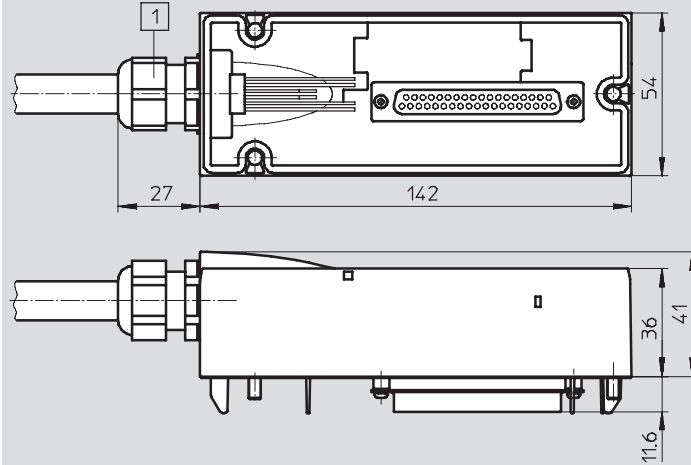

Electrical connection technology, for multi-pin plug connection

FESTO

Technical data – NEBV-S1W37-...

- Connecting cable for multi-pin connection
- Pre-assembled
- Cable lengths 2.5 m, 5 m or 10 m
- 10-pin, 26-pin, 27-pin or 37-pin
- Sub-D

Ordering data							
	Electrical connection	Cable design [mm ²]	Suitable for chain link trunking	Product weight [g]	Cable length [m]	Type	Part No.
Cable sheath made of polyurethane							
	Socket, 10-pin, Sub-D	10x0.34	■	383	2.5	NEBV-S1W37-E-2,5-LE10	539240
	Socket, 10-pin, Sub-D	10x0.34	■	570	5	NEBV-S1W37-E-5-LE10	539241
	Socket, 10-pin, Sub-D	10x0.34	■	954	10	NEBV-S1W37-E-10-LE10	539242
	Socket, 26-pin, Sub-D	26x0.34	■	649	2.5	NEBV-S1W37-E-2,5-LE26	539243
	Socket, 26-pin, Sub-D	26x0.34	■	1101	5	NEBV-S1W37-E-5-LE26	539244
	Socket, 26-pin, Sub-D	26x0.34	■	2010	10	NEBV-S1W37-E-10-LE26	539245
	Socket, 37-pin, Sub-D	37x0.34	-	820	2.5	NEBV-S1W37-K-2,5-LE37	539246
	Socket, 37-pin, Sub-D	37x0.34	-	1422	5	NEBV-S1W37-K-5-LE37	539247
	Socket, 37-pin, Sub-D	37x0.34	-	2619	10	NEBV-S1W37-K-10-LE37	539248
Cable sheath made of polyvinyl chloride							
	Socket, 10-pin, Sub-D	10x0.34	-	388	2.5	NEBV-S1W37-KM-2,5-LE10	543271
	Socket, 10-pin, Sub-D	10x0.34	-	592	5	NEBV-S1W37-KM-5-LE10	543272
	Socket, 10-pin, Sub-D	10x0.34	-	997	10	NEBV-S1W37-KM-10-LE10	543273
	Socket, 27-pin, Sub-D	27x0.34	-	749	2.5	NEBV-S1W37-KM-2,5-LE26	543274
	Socket, 27-pin, Sub-D	27x0.34	-	1285	5	NEBV-S1W37-KM-5-LE26	543275
	Socket, 27-pin, Sub-D	27x0.34	-	2371	10	NEBV-S1W37-KM-10-LE26	543276
	Socket, 37-pin, Sub-D	37x0.34	-	903	2.5	NEBV-S1W37-KM-2,5-LE37	543277
	Socket, 37-pin, Sub-D	37x0.34	-	1610	5	NEBV-S1W37-KM-5-LE37	543278
	Socket, 37-pin, Sub-D	37x0.34	-	2955	10	NEBV-S1W37-KM-10-LE37	543279

Electrical connection technology, for multi-pin plug connection

Technical data – NEBV-S1W37-...

Dimensions

Download CAD data → www.festo.com

NEBV-S1W37-...

1 Cable conduit fitting M20x1.5

Electrical connection technology, for multi-pin plug connection