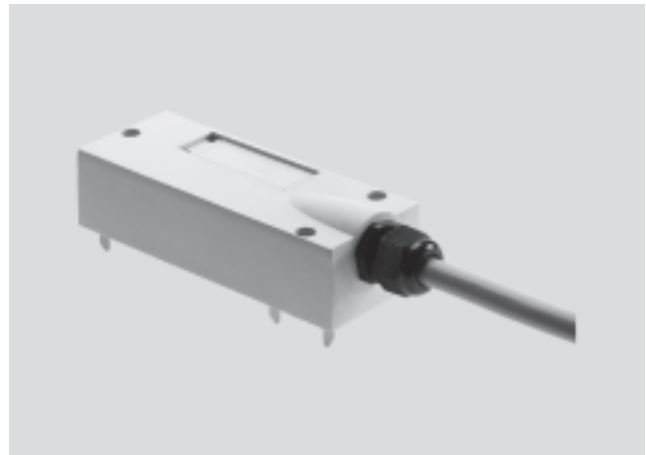

Electrical connection technology, for multi-pin plug connection

FESTO

Technical data – NEBV-S1W37-...

- Connecting cable for multi-pin connection
- Pre-assembled
- Cable lengths 2.5 m, 5 m or 10 m
- 10-pin, 26-pin, 27-pin or 37-pin
- Sub-D

Ordering data							
	Electrical connection	Cable design [mm ²]	Suitable for chain link trunking	Product weight [g]	Cable length [m]	Type	Part No.
Cable sheath made of polyurethane							
	Socket, 10-pin, Sub-D	10x0.34	■	383	2.5	NEBV-S1W37-E-2,5-LE10	539240
	Socket, 10-pin, Sub-D	10x0.34	■	570	5	NEBV-S1W37-E-5-LE10	539241
	Socket, 10-pin, Sub-D	10x0.34	■	954	10	NEBV-S1W37-E-10-LE10	539242
	Socket, 26-pin, Sub-D	26x0.34	■	649	2.5	NEBV-S1W37-E-2,5-LE26	539243
	Socket, 26-pin, Sub-D	26x0.34	■	1101	5	NEBV-S1W37-E-5-LE26	539244
	Socket, 26-pin, Sub-D	26x0.34	■	2010	10	NEBV-S1W37-E-10-LE26	539245
	Socket, 37-pin, Sub-D	37x0.34	-	820	2.5	NEBV-S1W37-K-2,5-LE37	539246
	Socket, 37-pin, Sub-D	37x0.34	-	1422	5	NEBV-S1W37-K-5-LE37	539247
	Socket, 37-pin, Sub-D	37x0.34	-	2619	10	NEBV-S1W37-K-10-LE37	539248
Cable sheath made of polyvinyl chloride							
	Socket, 10-pin, Sub-D	10x0.34	-	388	2.5	NEBV-S1W37-KM-2,5-LE10	543271
	Socket, 10-pin, Sub-D	10x0.34	-	592	5	NEBV-S1W37-KM-5-LE10	543272
	Socket, 10-pin, Sub-D	10x0.34	-	997	10	NEBV-S1W37-KM-10-LE10	543273
	Socket, 27-pin, Sub-D	27x0.34	-	749	2.5	NEBV-S1W37-KM-2,5-LE26	543274
	Socket, 27-pin, Sub-D	27x0.34	-	1285	5	NEBV-S1W37-KM-5-LE26	543275
	Socket, 27-pin, Sub-D	27x0.34	-	2371	10	NEBV-S1W37-KM-10-LE26	543276
	Socket, 37-pin, Sub-D	37x0.34	-	903	2.5	NEBV-S1W37-KM-2,5-LE37	543277
	Socket, 37-pin, Sub-D	37x0.34	-	1610	5	NEBV-S1W37-KM-5-LE37	543278
	Socket, 37-pin, Sub-D	37x0.34	-	2955	10	NEBV-S1W37-KM-10-LE37	543279

Electrical connection technology, for multi-pin plug connection

Technical data – NEBV-S1W37-...

Dimensions

Download CAD data → www.festo.com

NEBV-S1W37-...

1 Cable conduit fitting M20x1.5

Electrical connection technology, for multi-pin plug connection