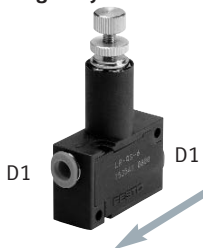

Pressure Regulators – Inch Series

Quick Star Flow/Pressure Controls

Pressure Regulator, UNF, without Gauge, with Elbow Connector Housing: Polymer

Ordering Data				
Part No.	Type	Thread C	For Tubing O.D. D1 [inch]	Wrench Size [inch]
190924	LR-10-32-UFN-QS-5/32-U	10-32	5/32	7/16
190925	LR-10-32-UFN-QS-3/16-U	10-32	3/16	7/16
190926	LR-10-32-UFN-QS-1/4-U	10-32	1/4	7/16

Pressure Regulator, NPT, without Gauge, with Elbow Connector Housing: Polymer

Ordering Data				
Part No.	Type	Thread C	For Tubing O.D. D1 [inch]	Wrench Size [inch]
190927	LR-1/8-NPT-QS-5/32-U	1/8	5/32	9/16
190928	LR-1/8-NPT-QS-3/16-U	1/8	3/16	9/16
190929	LR-1/8-NPT-QS-1/4-U	1/8	1/4	9/16
190930	LR-1/8-NPT-QS-5/16-U	1/8	5/16	9/16
190931	LR-1/4-NPT-QS-3/16-U	1/4	3/16	11/16
190932	LR-1/4-NPT-QS-1/4-U	1/4	1/4	11/16
190933	LR-1/4-NPT-QS-5/16-U	1/4	5/16	11/16

Pressure Regulator, without Gauge, with 2 Connectors Housing: Polymer

Ordering Data		
Part No.	Type	For Tubing O.D. D1 [inch]
190918	LR-QS-1/4-U	1/4

Pressure Regulator, NPT, with Gauge and Elbow Connector Housing: Polymer

Ordering Data				
Part No.	Type	Thread C	For Tubing O.D. D1 [inch]	Wrench Size [inch]
192751	LRMA-1/16-NPT-QS-3/16-U	1/16	3/16	1/2
192752	LRMA-1/16-NPT-QS-1/4-U	1/16	1/4	1/2
190920	LRMA-1/8-NPT-QS-1/4-U	1/8	1/4	1/2
190921	LRMA-1/8-NPT-QS-5/16-U	1/8	5/16	1/2
190922	LRMA-1/4-NPT-QS-1/4-U	1/4	1/4	11/16
190923	LRMA-1/4-NPT-QS-5/16-U	1/4	5/16	11/16