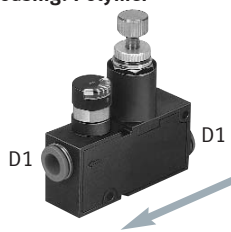

Pressure Regulators – Inch Series

Quick Star Flow/Pressure Controls

**Pressure Regulator, with Gauge and 2 Connectors
Housing: Polymer**

Ordering Data		
Part No.	Type	For Tubing O.D. D1 [inch]
190916	LRMA-QS-1/4-U	1/4