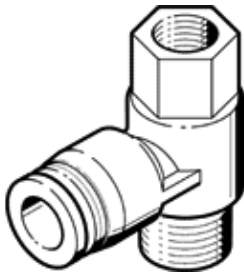

T形快插接頭

QSTF-3/8-8-B

料號: 153187

FESTO

360° orientable, male and female thread with external hexagon.

技術參數

特性	值
尺寸	標準
額定尺寸	6 mm
柱頭螺栓上的密封件類型	外表層
裝配位置	任何
設計	L-shape, additional connection, female thread, lengthwise
容器尺寸	1
設計結構	推/拉原理
Operating pressure for entire temperature range	-0.095 ... 0.6 MPa
操作壓力的完整溫度範圍	-0.95 ... 6 bar
Operating pressure for entire temperature range	-13.775 ... 87 psi
Temperature-dependent operating pressure	-0.095 ... 1.4 MPa
溫度取決於操作壓力	-0.95 ... 14 bar
Temperature-dependent operating pressure	-13.775 ... 203 psi
Maritime classification	see certificate
操作介質	壓縮空氣符合 ISO8573-1:2010 [7:-:-] Water as per manufacturer's declaration at www.festo.com
注意: 操作和嚮導介質	潤滑操作可行
耐腐蝕等級 CRC	1 - Low corrosion stress
PWIS conformity	VDMA24364-B1/B2-L
環境溫度	-10 ... 80 °C
額定鎖緊扭矩	15.5 Nm
額定擰緊扭矩公差	± 20 %
產品重量	61 g
輸出數量	2
輸送管線的數量	1
安裝類型	External hex A/F 21
氣壓連接, 氣口 1	外螺紋 R3/8
氣壓連接, 氣口 2	內螺紋 G3/8 For tubing outside diameter 8 mm
釋放環的顏色	藍色
材料備註	符合 RoHS
Material housing	PBT
Material hollow bolt	Nickel-plated brass
Material release ring	POM
Material of tubing seal	NBR
Material of tube retaining claw	高合金鋼, 耐腐蝕