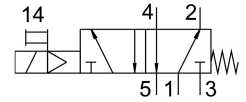

## Data sheet

Feature	Value
Valve function	5/2, monostable
Actuation type	Electrical
Valve size	18 mm
Standard nominal flow rate	1300 l/min
Pneumatic working port	G1/4
Operating voltage	24V DC
Operating pressure	0.3 MPa...0.8 MPa 3 bar...8 bar
Structural design	Piston gate valve
Reset method	Mechanical spring
Certification	RCM compliance mark c UL us - Recognized (OL)
Degree of protection	IP65 With plug socket
Nominal width	6.9 mm
Exhaust air function	With flow control option
Sealing principle	Soft
Mounting position	Any
Manual override	Detenting Non-detenting Covered
Type of control	Pilot-controlled
Pilot air supply port	Internal
Lap	Indefinite overlap
Pilot pressure MPa	0.3 MPa...0.8 MPa
Pilot pressure	3 bar...8 bar
Switching time off	45 ms
On switching time	10 ms
Duty cycle	100%
Max. positive test pulse with 0 signal	700 µs
Max. negative test pulse on 1 signal	900 µs
Coil characteristics	24 V DC: 1.0 W
Permissible voltage fluctuations	+/- 10 %

Feature	Value
Operating medium	Compressed air as per ISO 8573-1:2010 [7:4:4]
Information on operating and pilot media	Operation with oil lubrication possible (required for further use)
Vibration resistance	Transport application test with severity level 2 as per FN 942017-4 and EN 60068-2-6
Restricted ambient and media temperature	-5 - 50 °C Without holding power reduction
Shock resistance	Shock test with severity level 2 as per FN 942017-5 and EN 60068-2-27
Corrosion resistance class (CRC)	2 - Moderate corrosion stress
LABS (PWIS) conformity	VDMA24364-B1/B2-L
Temperature of medium	-5 °C...60 °C
Ambient temperature	-5 °C...60 °C
Product weight	154 g
Electrical connection	Via electrical sub-base
Type of mounting	Optionally: On terminal strip With through-hole
Pneumatic connection 1	G1/4
Pneumatic connection 2	G1/4
Pneumatic connection 4	G1/4
Pneumatic connection 5	G1/4
Note on materials	RoHS-compliant
Seals material	HNBR NBR
Housing material	Wrought aluminum alloy