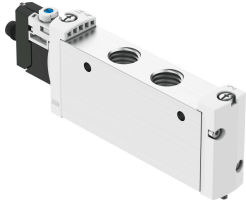

# Air solenoid valve VUVG-L18-M52-MT-G14-1R8L

Part number: 8031532

FESTO

## Data sheet

Feature	Value
Valve function	5/2, monostable
Actuation type	Electrical
Valve size	18 mm
Standard nominal flow rate	1300 l/min
Pneumatic working port	G1/4
Operating voltage	24V DC
Operating pressure	0.3 MPa...0.8 MPa 3 bar...8 bar
Structural design	Piston gate valve
Reset method	Mechanical spring
Certification	RCM compliance mark c UL us - Recognized (OL)
Degree of protection	IP65 With plug socket
Nominal width	6.9 mm
Exhaust air function	With flow control option
Sealing principle	Soft
Mounting position	Any
Manual override	Detenting Non-detenting Covered
Type of control	Pilot-controlled
Pilot air supply port	Internal
Lap	Indefinite overlap
Pilot pressure MPa	0.3 MPa...0.8 MPa
Pilot pressure	3 bar...8 bar
Switching time off	45 ms
On switching time	10 ms
Duty cycle	100%
Max. positive test pulse with 0 signal	700 µs
Max. negative test pulse on 1 signal	900 µs
Coil characteristics	24 V DC: 1.0 W
Permissible voltage fluctuations	+/- 10 %