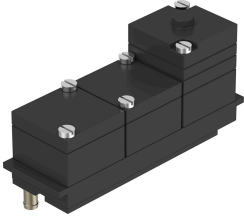

OR module OS-2-R-M5

Part number: 7423

FESTO

Data sheet

Feature	Value
Valve function	OR function
Pneumatic connection 1	PK-4
Pneumatic connection 2	PK-4
Type of mounting	With through-hole
Operating pressure	0.001 bar...6 bar
LABS (PWIS) conformity	VDMA24364-B2-L
Pneumatic connection 3	PK-4