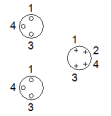

### Data sheet

Feature	Value
Operating voltage range AC	0 ... 60 V
Surge strength	1.5 kV
Acceptable current load at 40°C	2 A
Corrosion resistance classification CRC	1
Protection class	IP67
Ambient temperature	-25 ... 85 °C
Electrical connection 1	Straight plug, M8x1, 4-pin
Electrical connection 2	Straight socket, 2xM8, 3-pin
Cable diameter	3.1 mm
Cable length	1 m
Materials note	Conforms to RoHS
Material information, socket	PUR
Material information, housing	PUR
Material information for crimp connectors	Brass Gold plated