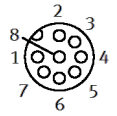

Plug socket with cable

NEBU-M12W8-K-10-N-LE8

Part number: 570007

FESTO

Data sheet

Feature	Value
Conforms to standard	EN 61076-2-101
Cable identification	Without inscription label holder
Product weight	570 g
Electrical connection 1, function	Field device side
Electrical connection 1, design	Round
Electrical connection 1, connection type	Plug socket
Electrical connection 1, cable outlet	Angled
Electrical connection 1, connection technology	M12x1, A-coded in accordance with EN 61076-2-101
Electrical connection 1, number of pins/wires	8
Electrical connection 1, occupied pins/wires	8
Electrical connection 1, type of mounting	Screw lock
Electrical connection 2, function	Controller side
Electrical connection 2, connection type	Cable
Electrical connection 2, connection technology	Open end
Electrical connection 2, number of pins/wires	8
Electrical connection 2, occupied pins/wires	8
Operating voltage range DC	0 ... 30 V
Operating voltage range AC	0 ... 30 V
Acceptable current load at 40°C	2 A
Surge strength	0.8 kV
Cable length	10 m
Cable attribute	Standard
Bending radius, fixed cable installation	≥ 32 mm
Bending radius, flexible cable installation	≥ 66 mm
Cable diameter	6.3 mm
Cable diameter tolerance	± 0,2 mm
Cable structure	8x0,25 Shielded
Nominal conductor cross-section	0.25 mm ²
Wire ends	Galvanized
Protection class	IP67
Note on degree of protection	in assembled condition
Ambient temperature	-25 ... 80 °C
Ambient temperature with flexible cable installation	-5 ... 80 °C
CE symbol (see declaration of conformity)	in accordance with EU RoHS directive
UKCA marking (see declaration of conformity)	To UK RoHS instructions
PWIS conformity	VDMA24364-B1/B2-L
Materials note	Conforms to RoHS
Degree of contamination	3
Corrosion resistance classification CRC	2 - Moderate corrosion stress
Material cable sheath	TPE-U(PUR)
Cable sheath color	Grey
Material housing	TPE-U(PUR)
Material of union nut	Nickel-plated brass
Material seals	NBR
Material electrical contact	Brass, gold-plated
Material insulation	PP