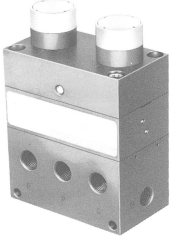

# Pushbutton valve T-5/3-1/4

Part number: 4578

FESTO

## Data sheet

Feature	Value
Valve function	5/3, closed
Actuation type	Manual
Standard nominal flow rate	680 l/min
Pneumatic working port	G1/4
Operating pressure	0.2 MPa...1 MPa 2 bar...10 bar
Nominal width	7 mm
Sealing principle	Soft
Type of control	Pilot-controlled
LABS (PWIS) conformity	VDMA24364-B1/B2-L
Ambient temperature	-10 °C...60 °C
Product weight	1160 g
Pneumatic connection 1	G1/4
Pneumatic connection 2	G1/4
Pneumatic connection 3	G1/4