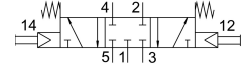

# Pushbutton valve T-5/3-1/4

Part number: 4578

FESTO

## Data sheet

Feature	Value
Valve function	5/3, closed
Actuation type	Manual
Standard nominal flow rate	680 l/min
Pneumatic working port	G1/4
Operating pressure	0.2 MPa...1 MPa 2 bar...10 bar
Nominal width	7 mm
Sealing principle	Soft
Type of control	Pilot-controlled
LABS (PWIS) conformity	VDMA24364-B1/B2-L
Ambient temperature	-10 °C...60 °C
Product weight	1160 g
Pneumatic connection 1	G1/4
Pneumatic connection 2	G1/4
Pneumatic connection 3	G1/4