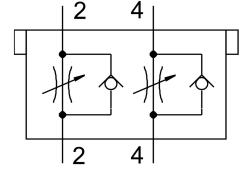

One-way flow control valve CPV14-BS-2XGRAZ-1/8

Part number: 184143

FESTO

Data sheet

Feature	Value
LABS (PWIS) conformity	VDMA24364-B1/B2-L
Product weight	54 g
Note on materials	RoHS-compliant