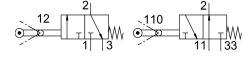

Pneumatic limit valve RWN/O-3-1/8-B

Part number: 9694

FESTO

Data sheet

Feature	Value
Valve function	3/2-way, monostable, open/closed
Standard nominal flow rate	120 l/min
pneumatic working port	G1/8
Operating pressure	-0.95 bar...8 bar
LABS (PWIS) conformity	VDMA24364-B2-L