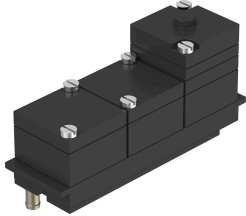

OR module OS-2-R-M5

Part number: 7423

FESTO

Data sheet

Feature	Value
Valve function	OR function
Pneumatic connection, port 1	PK-4
Pneumatic connection, port 2	PK-4
Type of mounting	With through-hole
Operating pressure	0.001 bar...6 bar
LABS (PWIS) conformity	VDMA24364-B2-L
Pneumatic connection, port 3	PK-4