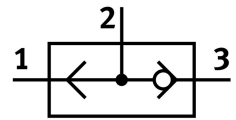

OR module OS-2-R-M5

Part number: 7423

FESTO

Data sheet

Feature	Value
Valve function	OR function
Pneumatic connection, port 1	PK-4
Pneumatic connection, port 2	PK-4
Type of mounting	With through-hole
Operating pressure	0.001 bar...6 bar
LABS (PWIS) conformity	VDMA24364-B2-L
Pneumatic connection, port 3	PK-4