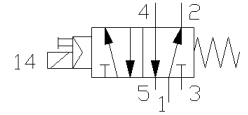

Solenoid MFH-5-3,3

Part number: 6068

FESTO

Datasheet

Feature	Value
A2 Switching function short code	5/2
A7 Type of setting	monostabil
E1A Connection type power ports	Platte
J3 LABS criterion	frei
N Magnetic system (sizing)	F(X)