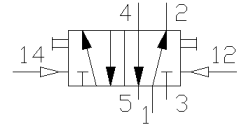

Double J-5-3,3

Part number: 6066

FESTO

Datasheet

Feature	Value
A2 Switching function short code	5/2
A7 Type of setting	bistabil
E1A Connection type power ports	Platte
J3 LABS criterion	frei