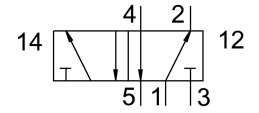

Basic valve C-5/2-1/2

Part number: 5811

FESTO

Data sheet

Feature	Value
LABS (PWIS) conformity	VDMA24364 zone III