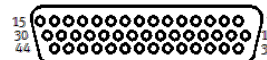

connecting cable

NEBV-C-S7WA44HS-K-5-N-LE36-S10

Part number: 577377

FESTO

Data sheet

Feature	Value
Based on the standard	DIN 47100
Cable identification	Without inscription label holder
Connection frequency	50
Product weight	900 g
Electrical connection 1, function	Field device side
Electrical connection 1, design	Angular
Electrical connection 1, connection type	Plug socket
Electrical connection 1, cable outlet	Angled
Electrical connection 1, connection technology	Sub-D
Electrical connection 1, number of pins/wires	44
Electrical connection 1, occupied pins/wires	36
Electrical connection 1, type of mounting	2 screws 4-40 UNC With seal
Electrical connection 2, function	Controller side
Electrical connection 2, connection type	Cable
Electrical connection 2, connection technology	Open end
Electrical connection 2, number of pins/wires	36
Operating voltage range DC	0 ... 30 V
Acceptable current load at 40°C	0.86 A
Protective earth connection	Not available
Cable length	5 m
Cable attribute	Standard
Bending radius, fixed cable installation	≥ 39 mm
Bending radius, flexible cable installation	≥ 115 mm
Cable diameter	9.6 mm
Cable diameter tolerance	± 0,2 mm
Cable structure	36x0,25
Nominal conductor cross-section	0.25 mm ²
Protection class	IP65 IP67 IP69K
Note on degree of protection	in assembled condition
Special characteristics	Easy to clean
Ambient temperature	-5 ... 60 °C
Ambient temperature with flexible cable installation	-5 ... 60 °C
Storage temperature	-20 ... 40 °C
CE mark (see declaration of conformity)	in accordance with EU RoHS directive
UKCA marking (see declaration of conformity)	To UK RoHS instructions
PWIS conformity	VDMA24364-B2-L
Materials note	Conforms to RoHS
Degree of contamination	3
Corrosion resistance classification CRC	3 - High corrosion stress
Material cable sheath	PVC
Cable sheath colour	Grey
Material housing	PA-reinforced
Housing colour	Grey
Material screws	Stainless steel
Material seals	EPDM
Material electrical contact	Gold-plated bronze
Material insulation	PVC