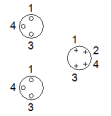

DUO cable

NEDU-L2R1-M8G3-K-1L1-1L2-M8G4

Part number: 574591

FESTO

Data sheet

Feature	Value
Operating voltage range AC	0 ... 60 V
Surge strength	1.5 kV
Acceptable current load at 40°C	2 A
Corrosion resistance classification CRC	1
Protection class	IP67
Ambient temperature	-25 ... 85 °C
Electrical connection 1	Straight plug, M8x1, 4-pin
Electrical connection 2	Straight socket, 2xM8, 3-pin
Cable diameter	3.1 mm
Cable length	1 m
Materials note	Conforms to RoHS
Material information, socket	PUR
Material information, housing	PUR
Material information for crimp connectors	Brass Gold plated