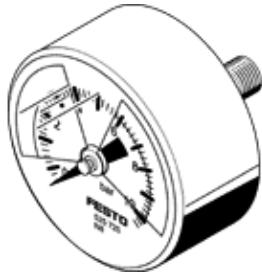

# Pressure gauge MA-63-10-R1/4-E-RG

Part number: 525731  
Product to be discontinued

FESTO

With display unit in bar, adjustable red/green range.  
Type to be discontinued. Available until 2014. See Support Portal for alternative products.