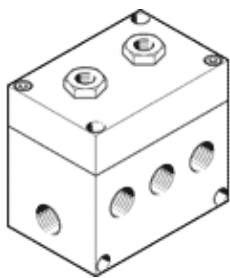

# Pneumatic valve VL-5/4-1/2

Part number: 4860

FESTO

## Data sheet

Feature	Value
Valve function	5/4 closed
Pneumatic connection, port 1	G1/2
Pneumatic connection, port 2	G1/2
Pneumatic connection, port 3	G1/2
Pneumatic connection, port 4	G1/2
Pneumatic connection, port 5	G1/2