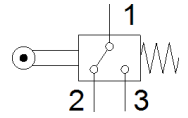

## ER-318

Part number: 2050  
Product to be discontinued

FESTO

With roller lever

Type to be discontinued. Available until 2017. See Support Portal for alternative products.