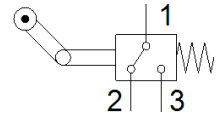

electrical limit switch

EL-318

Part number: 2048
Product to be discontinued

FESTO

With roller lever and idle return

Type to be discontinued. Available until 2017. See Support Portal for alternative products.