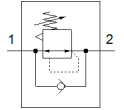

pressure regulator LR-1/8-NPT-QS-3/16-U

Part number: 190928
Product to be discontinued

FESTO

Type to be discontinued. Available until 2021. See Support Portal for alternative products.

Data sheet

Feature	Value
Controller function	Output pressure constant
Pneumatic connection, port 1	1/8 NPT
Pneumatic connection, port 2	QS-3/16
Mounting type	Threaded
Inlet pressure 1	0 ... 10 bar
Ambient temperature	0 ... 60 °C
Material housing	PBT-reinforced
Operating medium	Compressed air in accordance with ISO8573-1:2010 [7::-]
Assembly position	Any
Product weight	37 g
Material of threaded plug	Brass