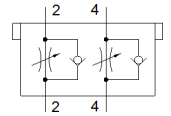

one-way flow control valve CPV14-BS-2XGRZZ-1/8

Part number: 184142

Classic - do not use for new projects

For valves of Compact Performance (CP14) series.

Modern alternatives can be found by entering the first four characters of the type code in the search field.

FESTO

Data sheet

Feature	Value
PWIS conformity	VDMA24364-B1/B2-L
Product weight	54 g
Materials note	Conforms to RoHS