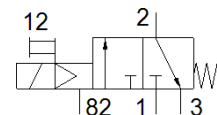

Data sheet

Feature	Value
Valve function	3/2 closed, monostable
Type of actuation	electrical
Width	17.8 mm
Standard nominal flow rate	600 l/min
Operating pressure	2 ... 8 bar
Design structure	Piston slide
Type of reset	mechanical spring
Authorisation	c UL us - Recognized (OL)
Protection class	IP65
Nominal size	5 mm
Grid dimension	18 mm
Exhaust-air function	throttleable
Sealing principle	soft
Assembly position	Any
Manual override	with accessories, detenting
Type of piloting	Piloted
Pilot air supply	Internal
Flow direction	non reversible
Overlap	Positive overlap
b value	0.36
C value	2.55 l/sbar
Switching time off	28 ms
Switching time on	10 ms
Duty cycle	100 %
Characteristic coil data	24 V DC: 1.5 W
Operating medium	Compressed air in accordance with ISO8573-1:2010 [7:4:4]
Note on operating and pilot medium	Lubricated operation possible (subsequently required for further operation)
Vibration resistance	Transport application test at severity level 1 in accordance with FN 942017-4 and EN 60068-2-6
Shock resistance	Shock test with severity level 2 in accordance with FN 942017-5 and EN 60068-2-27
Corrosion resistance classification CRC	2 - Moderate corrosion stress
Storage temperature	-20 ... 40 °C
Medium temperature	-5 ... 50 °C
Sound pressure level	75 dB(A)
Pilot medium	Compressed air in accordance with ISO8573-1:2010 [7:4:4]
Ambient temperature	-5 ... 50 °C
Product weight	105 g
Electrical connection	Connection pattern type C to industry standard, 9.4 mm Plug Cubic design

Feature	Value
Mounting type	on manifold rail
Pilot exhaust port 82/84	Sub-base
Pneumatic connection, port 1	Sub-base
Pneumatic connection, port 2	G1/8
Pneumatic connection, port 3	Sub-base
Materials note	Conforms to RoHS
Material seals	HNBR NBR
Material housing	Aluminium die cast