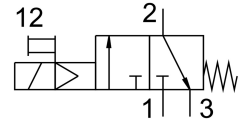

On/off valve HEE-1/8-D-MINI-24

Part number: 165068

FESTO

Data sheet

Feature	Value
Operating pressure	2.5 bar...16 bar
Characteristic coil data	24 V DC: 3.0 W
Permissible voltage fluctuations	+/- 10 %
Operating medium	Compressed air to ISO 8573-1:2010 [7:4:4] Inert gases
Note on operating and pilot medium	Lubricated operation possible (in which case lubricated operation will always be required)
Note on materials	RoHS-compliant
LABS (PWIS) conformity	VDMA24364-B1/B2-L
Air purity class at output	Compressed air to ISO 8573-1:2010 [7:4:4] Inert gases
Electrical connection	Type C Plugs To DIN EN 175301-803